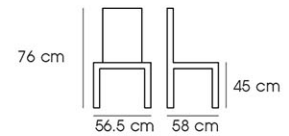

Ctn.Dim. 154 x 72 x 44 cm

1x20' 52 PCS

Material : PE & Cushion seat with Metal legs

Beige

PN94313

Dia. 66 x 43.5 cm

Packing 1 PC / CTN

Ctn.Dim. 71 x 71 x 48 cm

1x20' 110 PCS

Material : Top plastic wood, metal legs with PE

Beige

OUTDOOR
USE

66 cm

43.5 cm

PN92674

Dim. 56.5 x 58 x 76 cm
 Packing 4 PCS / CTN
 Ctn.Dim. 116 x 82 x 59 cm
 1x20' 184 PCS
 Material : PE with Metal legs

Beige

PN92674/1-PP

Dim. 56.5 x 58 x 76 cm
 Packing 4 PCS / CTN
 Ctn.Dim. 116 x 82 x 59 cm
 1x20' 184 PCS
 Material : PE with PP & cushion seat, Metal legs

Dark Grey

PN92674-H75

Dim. 47 x 54 x 107 cm

Packing 2 PCS / CTN

Chn.Dim. 123 x 65 x 55 cm

1x20' 120 PCS

Material : PE with Metal legs

Belge

PN92677

Dim. 57.5 x 61 x 81.5 cm

Packing 4 PCS / CTN

Ctn.Dim. 126 x 66 x 51 cm