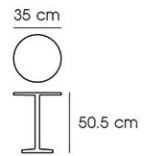

Dim. 48.5 x 59.5 x 81.5 cm

Material : PP

Beige

Olive green

Teal Blue

PN9355

Dim. 48.5 x 54.5 x 77 cm

Material : PP

White

In-Blue

Charcoal

TABLE

Find out for your life with smart table.

/ 04 /

PN94019-R50S

Dia. 50 x 46.5 cm
Packing 4 PCS / CTN
Ctn.Dim. 50 x 50 x 61 cm
1x20' 680 PCS
Material : PP

White

Gray

Green

PN94019-R70S

Dia. 70 x 36 cm
Packing 4 PCS / CTN
Ctn.Dim. 70.5 x 70.5 x 50 cm
1x20' 420 PCS
Material : PP

White

Gray

Green

PN94314-R35

Dia. 35 x 50.5 cm
 Packing 1 PC / CTN
 Ctn.Dim. 53 x 38 x 12 cm
 1x20' 1085 PCS
 Material : Metal

PN94131-R70

Dia. 70 x 72 cm
 Packing 1 PC / CTN
 Ctn.Dim. 73 x 73 x 12 cm
 1x20' 410 PCS
 Material : Carbon steel