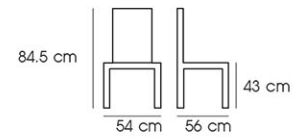

Chn.Dim. 123 x 65 x 55 cm

1x20' 120 PCS

Material : PE with Metal legs

Belge

PN92677

Dim. 57.5 x 61 x 81.5 cm

Packing 4 PCS / CTN

Ctn.Dim. 126 x 66 x 51 cm

1x20' 244 PCS

Material : PE & cushion seat with Metal legs

Brown with Beige legs

PN92677-H75

Dim. 55 x 62 x 103.5 cm

Packing 2 PCS / CTN

Ctn.Dim. 111 x 55 x 38 cm

1x20' 224 PCS

Material : PE & cushion seat with Metal legs

Brown with Beige legs

PN92675

Dim. 64 x 70.5 x 78 cm

Packing 2 PCS / CTN

Ctn.Dim. 77 x 60 x 37 cm

1x20' 304 PCS

Material : Rope with Metal legs

Rope Beige

PN92676

Dim. 54 x 56 x 84.5 cm

Packing 4 PCS / CTN

Ctn.Dim. 100 x 72 x 57 cm

1x20' 260 PCS

Material : Rope with Metal legs

Rope Beige