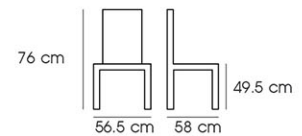

Ctn.Dim. 154 x 72 x 44 cm

1x20' 52 PCS

Material : PE & Cushion seat with Metal legs

Beige

PN94313

Dia. 66 x 43.5 cm

Packing 1 PC / CTN

Ctn.Dim. 71 x 71 x 48 cm

1x20' 110 PCS

Material : Top plastic wood, metal legs with PE

Beige

OUTDOOR
USE

66 cm

43.5 cm

PN92674

Dim. 56.5 x 58 x 76 cm
 Packing 4 PCS / CTN
 Ctn.Dim. 116 x 82 x 59 cm
 1x20' 184 PCS
 Material : PE with Metal legs

Beige

PN92674/1-PP

Dim. 56.5 x 58 x 76 cm
 Packing 4 PCS / CTN
 Ctn.Dim. 116 x 82 x 59 cm
 1x20' 184 PCS
 Material : PE with PP & cushion seat, Metal legs

Dark Grey

PN92674-H75

Dim. 47 x 54 x 107 cm

Packing 2 PCS / CTN

Chn.Dim. 123 x 65 x 55 cm

1x20' 120 PCS

Material : PE with Metal legs

Belge

PN92677

Dim. 57.5 x 61 x 81.5 cm

Packing 4 PCS / CTN

Ctn.Dim. 126 x 66 x 51 cm