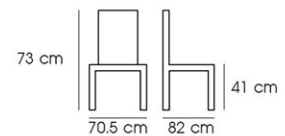

Dim. 69.5 x 71 x 70.5 cm

Packing 1 PC / CTN

Ctn.Dim. 81.5 x 40 x 73.5 cm

1x20' 110 PCS

Material : Rubber Wood with Fabric

Natural Wood

PN92352

Dim. 70.5 x 82 x 73 cm

Packing 1 PC / CTN

Ctn.Dim. 87.5 x 66.5 x 35.5 cm

1x20' 125 PCS

Material : Rubber Wood with Fabric

Natural Wood

CHAIR

The design of balance maximum comfort with a few space.

/ 03 /

PN92688

Dim. 60 x 56 x 85 cm

Packing 1 PC / CTN

Ctn.Dim. 57 x 61 x 50(20) cm

1x20' 216 PCS

Material : Fabric with Metal leg

Dark Blue

PN92349

Dim. 74 x 73 x 76 cm

Packing 1 PC / CTN

Ctn.Dim. 71 x 75 x 63(24) cm

1x20' 113 PCS

Material : Fabric with Metal leg

Dark Blue

Dark Gray

PN92350