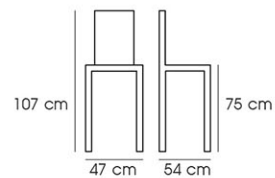

Ctn.Dim. 154 x 72 x 44 cm

1x20' 52 PCS

Material : PE & Cushion seat with Metal legs

Beige

PN94313

Dia. 66 x 43.5 cm

Packing 1 PC / CTN

Ctn.Dim. 71 x 71 x 48 cm

1x20' 110 PCS

Material : Top plastic wood, metal legs with PE

Beige

OUTDOOR
USE

66 cm

43.5 cm

PN92674

Dim. 56.5 x 58 x 76 cm
 Packing 4 PCS / CTN
 Ctn.Dim. 116 x 82 x 59 cm
 1x20' 184 PCS
 Material : PE with Metal legs

Beige

PN92674/1-PP

Dim. 56.5 x 58 x 76 cm
 Packing 4 PCS / CTN
 Ctn.Dim. 116 x 82 x 59 cm
 1x20' 184 PCS
 Material : PE with PP & cushion seat, Metal legs

Dark Grey

PN92674-H75

Dim. 47 x 54 x 107 cm

Packing 2 PCS / CTN

Chn.Dim. 123 x 65 x 55 cm

1x20' 120 PCS

Material : PE with Metal legs

Belge

PN92677

Dim. 57.5 x 61 x 81.5 cm

Packing 4 PCS / CTN

Ctn.Dim. 126 x 66 x 51 cm