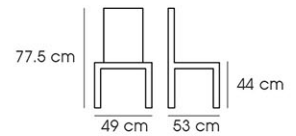

Rope Beige

PN92676

Dim. 54 x 56 x 84.5 cm

Packing 4 PCS / CTN

Ctn.Dim. 100 x 72 x 57 cm

1x20' 260 PCS

Material : Rope with Metal legs

Rope Beige

Mocha

Black PU

PN92683WD

Dim. 47.5 x 49.5 x 77.5 cm
 Packing 2 PCS / CTN
 Ctn.Dim. 103.5 x 53.5 x 14.2 cm
 1x20' 640 PCS
 Material : Bend wood

Walnut

PN92678 / PN92678PU

Dim. 49 x 53 x 77.5 cm

Packing 2 PCS / CTN

Ctn.Dim. 90 x 58.5 x 14 cm

1x20' 690 PCS

Material : Rubber wood with Fabric seat or PU seat

Blue

Black PU

PN92679 / PN92679PU

Dim. 49 x 53.5 x 79 cm

Packing 2 PCS / CTN

Ctn.Dim. 86.5 x 59.5 x 16.5 cm

1x20' 600 PCS

Material : Rubber wood with Fabric seat or PU seat

Beige

Black PU

PN92681/1 / PN92681/1PU

Dim. 48.5 x 56.5 x 82 cm

Packing 2 PCS / CTN