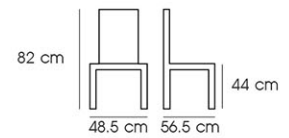

Rope Beige

PN92676

Dim. 54 x 56 x 84.5 cm

Packing 4 PCS / CTN

Ctn.Dim. 100 x 72 x 57 cm

1x20' 260 PCS

Material : Rope with Metal legs

Rope Beige

Ctn.Dim. 86.5 x 59.5 x 16.5 cm

1x20' 600 PCS

Material : Rubber wood with Fabric seat or PU seat

Beige

Black PU

PN92681/1 / PN92681/1PU

Dim. 48.5 x 56.5 x 82 cm

Packing 2 PCS / CTN

Ctn.Dim. 90 x 65.5 x 19.2 cm

1x20' 450 PCS

Material : Rubber wood with
Fabric seat or PU seat

Blue

Black PU

PN92682/1

Dim. 49.5 x 56.5 x 79.5 cm

Packing 2 PCS / CTN

Ctn.Dim. 108 x 59.5 x 15.4 cm

1x20' 510 PCS

Material : Rubber wood with
Fabric seat

Yellow/Blue

Grey/Green

PN92666

Dim. 57 x 54 x 80 cm

Packing 2 PCS / CTN