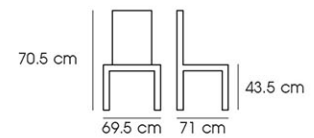

Material : Beech wood with Rattan seat

Wood

PN92672PU

Dim. 45 x 45 x 77 cm
 Packing 1 PC / BND
 Ctn.Dim. 45 x 45 x 77 cm
 1x20' 170 PCS
 Material : Rubber wood

Wood

PN92673PU

Dim. 57.5 x 53.5 x 74 cm
 Packing 1 PC / BND
 Ctn.Dim. 57.5 x 53.5 x 74 cm
 1x20' 115 PCS
 Material : Rubber wood

Dark Wood

Wood

PN92665 / PN92665PU / PN92665WD

Dim. 42 x 46 x 77 cm
 Packing 1 PC / BND
 Ctn.Dim. 42 x 46 x 77 cm
 1x20' 180 PCS
 Material : Rubber wood

Fabric cushion

PU cushion

Wood

PN92351

Dim. 69.5 x 71 x 70.5 cm

Packing 1 PC / CTN

Ctn.Dim. 81.5 x 40 x 73.5 cm

1x20' 110 PCS

Material : Rubber Wood with Fabric

Natural Wood

PN92352

Dim. 70.5 x 82 x 73 cm

Dim. 74 x 73 x 76 cm

Packing 1 PC / CTN

Ctn.Dim. 71 x 75 x 63(24) cm

1x20' 113 PCS

Material : Fabric with Metal leg

Dark Blue

Dark Gray

PN92350