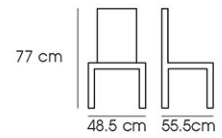

PN92686

Dim. 53.5 x 53.5 x 80 cm
 Packing 4 PCS / CTN
 Ctn.Dim. 63 x 55 x 57 cm
 1x20' 524 PCS
 Material : PP with Chormed legs

White Black Gray

PN92685

Dim. 61.5 x 62 x 69.5 cm
 Packing 1 PC / CTN
 Ctn.Dim. 64 x 61 x 42 cm
 1x20' 160 PCS
 Material : PP

White / Black Gray / Black

PN9353

Dim. 48.5 x 55.5 x 77 cm

Material : PP

Yellow

Red

Brown

PN9354

Dim. 48.5 x 59.5 x 81.5 cm

Material : PP

Beige

Olive green

Teal Blue

PN9355

Dim. 48.5 x 54.5 x 77 cm

Material : PP

White

In-Blue

Charcoal

TABLE

Find out for your life with smart table.

/ 04 /

PN94019-R50S

Dia. 50 x 46.5 cm
Packing 4 PCS / CTN
Ctn.Dim. 50 x 50 x 61 cm
1x20' 680 PCS
Material : PP