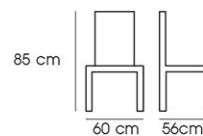

Dim. 69.5 x 71 x 70.5 cm

Packing 1 PC / CTN

Ctn.Dim. 81.5 x 40 x 73.5 cm

1x20' 110 PCS

Material : Rubber Wood with Fabric

Natural Wood

PN92352

Dim. 70.5 x 82 x 73 cm

PN92688

Dim. 60 x 56 x 85 cm

Packing 1 PC / CTN

Ctn.Dim. 57 x 61 x 50(20) cm

1x20' 216 PCS

Material : Fabric with Metal leg

Dark Blue

PN92349

Dim. 74 x 73 x 76 cm

Packing 1 PC / CTN

Ctn.Dim. 71 x 75 x 63(24) cm

1x20' 113 PCS

Material : Fabric with Metal leg

Dark Blue

Dark Gray

PN92350

Dim. 74 x 74 x 75 cm

Packing 1 PC / CTN

Ctn.Dim. 75 x 75 x 52(33) cm

1x20' 104 PCS

Material : Fabric with Metal legs

Gray

Dark Gray

PN92687