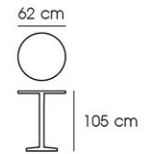

Dim. 48.5 x 59.5 x 81.5 cm

Material : PP

Beige

Olive green

Teal Blue

PN9355

Dim. 48.5 x 54.5 x 77 cm

Material : PP

White

In-Blue

Charcoal

TABLE

Find out for your life with smart table.

/ 04 /

PN94019-R50S

Dia. 50 x 46.5 cm
Packing 4 PCS / CTN
Ctn.Dim. 50 x 50 x 61 cm
1x20' 680 PCS
Material : PP

PN94314-R35

Dia. 35 x 50.5 cm
 Packing 1 PC / CTN
 Ctn.Dim. 53 x 38 x 12 cm
 1x20' 1085 PCS
 Material : Metal

PN94131-R70

Dia. 70 x 72 cm
 Packing 1 PC / CTN
 Ctn.Dim. 73 x 73 x 12 cm
 1x20' 410 PCS
 Material : Carbon steel

PN94134AL

Dim. 70 x 70 x 72 cm
Packing 1 PC / CTN
Ctn.Dim. 72 x 72 x 12 cm
1x20' 420 PCS
Material : Aluminum

PN94076

Dia. 62 x 105 cm
Packing 1 PC / 2 CTNS
Ctn.Dim. 97 x 8 x 8 cm (Top)
63 x 63 x 13 cm (Leg)
1x20' 450 PCS
Material : PP with Chromed leg