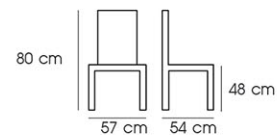

Ctn.Dim. 86.5 x 59.5 x 16.5 cm

1x20' 600 PCS

Material : Rubber wood with Fabric seat or PU seat

Beige

Black PU

PN92681/1 / PN92681/1PU

Dim. 48.5 x 56.5 x 82 cm

Packing 2 PCS / CTN

Ctn.Dim. 90 x 65.5 x 19.2 cm

1x20' 450 PCS

Material : Rubber wood with
Fabric seat or PU seat

Blue

Black PU

PN92682/1

Dim. 49.5 x 56.5 x 79.5 cm

Packing 2 PCS / CTN

Ctn.Dim. 108 x 59.5 x 15.4 cm

1x20' 510 PCS

Material : Rubber wood with
Fabric seat

Yellow/Blue

Grey/Green

PN92666

Dim. 57 x 54 x 80 cm

Packing 2 PCS / CTN

Ctn.Dim. 62 x 62 x 86 cm

1x20' 160 PCS

Material : Beech wood with PU seat

Black pu

PN92667

Dim. 52 x 53 x 72 cm

Packing 2 PCS / CTN

Ctn.Dim. 54 x 53.5 x 77 cm