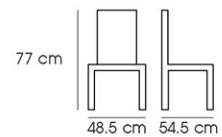

PN92686

Dim. 53.5 x 53.5 x 80 cm
 Packing 4 PCS / CTN
 Ctn.Dim. 63 x 55 x 57 cm
 1x20' 524 PCS
 Material : PP with Chormed legs

White Black Gray

PN92685

Dim. 61.5 x 62 x 69.5 cm
 Packing 1 PC / CTN
 Ctn.Dim. 64 x 61 x 42 cm
 1x20' 160 PCS
 Material : PP

White / Black Gray / Black

PN9353

Dim. 48.5 x 55.5 x 77 cm

Material : PP

Yellow

Red

Brown

PN9354

Dim. 48.5 x 59.5 x 81.5 cm

Material : PP

Beige

Olive green

Teal Blue

PN9355

Dim. 48.5 x 54.5 x 77 cm

Material : PP

White

In-Blue

Charcoal

TABLE

Find out for your life with smart table.

/ 04 /

PN94019-R50S

Dia. 50 x 46.5 cm
Packing 4 PCS / CTN
Ctn.Dim. 50 x 50 x 61 cm
1x20' 680 PCS
Material : PP