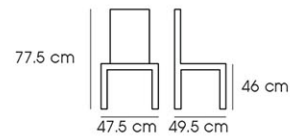

Chn.Dim. 123 x 65 x 55 cm

1x20' 120 PCS

Material : PE with Metal legs

Belge

PN92677

Dim. 57.5 x 61 x 81.5 cm

Packing 4 PCS / CTN

Ctn.Dim. 126 x 66 x 51 cm

Rope Beige

PN92676

Dim. 54 x 56 x 84.5 cm

Packing 4 PCS / CTN

Ctn.Dim. 100 x 72 x 57 cm

1x20' 260 PCS

Material : Rope with Metal legs

Rope Beige

WOOD CHAIR

Represent of strength with chic style

/ 02 /

PN92680 / PN92680PU

Dim. 50 x 65.5 x 85 cm
 Packing 2 PCS / CTN
 Ctn.Dim. 103 x 59.5 x 15.4 cm
 1x20' 540 PCS
 Material : Rubber wood with
 Fabric seat or PU seat

Mocha

Black PU

PN92683WD

Dim. 47.5 x 49.5 x 77.5 cm
 Packing 2 PCS / CTN
 Ctn.Dim. 103.5 x 53.5 x 14.2 cm
 1x20' 640 PCS
 Material : Bend wood

Walnut

PN92678 / PN92678PU

Dim. 49 x 53 x 77.5 cm

Packing 2 PCS / CTN