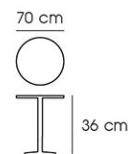

Dim. 48.5 x 59.5 x 81.5 cm

Material : PP

Beige

Olive green

Teal Blue

PN9355

Dim. 48.5 x 54.5 x 77 cm

Material : PP

White

In-Blue

Charcoal

TABLE

Find out for your life with smart table.

/ 04 /

PN94019-R50S

Dia. 50 x 46.5 cm
Packing 4 PCS / CTN
Ctn.Dim. 50 x 50 x 61 cm
1x20' 680 PCS
Material : PP

White

Gray

Green

PN94019-R70S

Dia. 70 x 36 cm
Packing 4 PCS / CTN
Ctn.Dim. 70.5 x 70.5 x 50 cm
1x20' 420 PCS
Material : PP

White

Gray

Green

PN94314-R35

Dia. 35 x 50.5 cm
 Packing 1 PC / CTN
 Ctn.Dim. 53 x 38 x 12 cm
 1x20' 1085 PCS
 Material : Metal

PN94131-R70

Dia. 70 x 72 cm
 Packing 1 PC / CTN
 Ctn.Dim. 73 x 73 x 12 cm
 1x20' 410 PCS
 Material : Carbon steel