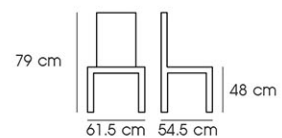

Dim. 74 x 74 x 75 cm

Packing 1 PC / CTN

Ctn.Dim. 75 x 75 x 52(33) cm

1x20' 104 PCS

Material : Fabric with Metal legs

Gray

Dark Gray

PN92687

Dim. 60 x 59 x 84-91.5 cm

Packing 1 PC / CTN

Ctn.Dim. 57 x 61 x 58(19) cm

1x20' 185 PCS

Material : Fabric with Metal leg

Gray

PN92684PU

Dim. 56 x 56.4 x 73-82 cm

Packing 1 PC / CTN

Ctn.Dim. 52 x 56 x 23 cm

1x20' 390 PCS

Material : PU seat with Metal legs

Cream

Dark gray

PN92669

Dim. 61.5 x 54.5 x 79 cm

Packing 2 PCS / CTN

Ctn.Dim. 61.5 x 78 x 45 cm

1x20' 240 PCS

Material : Fabric with Metal legs

Brown

Gray

PN92670

Dim. 48.5 x 56 x 78.5 cm