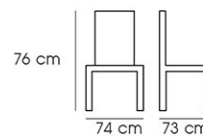

Dim. 69.5 x 71 x 70.5 cm

Packing 1 PC / CTN

Ctn.Dim. 81.5 x 40 x 73.5 cm

1x20' 110 PCS

Material : Rubber Wood with Fabric

Natural Wood

PN92352

Dim. 70.5 x 82 x 73 cm

PN92688

Dim. 60 x 56 x 85 cm

Packing 1 PC / CTN

Ctn.Dim. 57 x 61 x 50(20) cm

1x20' 216 PCS

Material : Fabric with Metal leg

Dark Blue

PN92349

Dim. 74 x 73 x 76 cm

Packing 1 PC / CTN

Ctn.Dim. 71 x 75 x 63(24) cm

1x20' 113 PCS

Material : Fabric with Metal leg

Dark Blue

Dark Gray

PN92350

Dim. 74 x 74 x 75 cm

Packing 1 PC / CTN

Ctn.Dim. 75 x 75 x 52(33) cm

1x20' 104 PCS

Material : Fabric with Metal legs

Gray

Dark Gray

PN92687