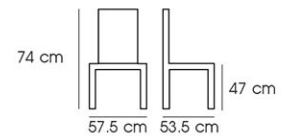

Ctn.Dim. 62 x 62 x 86 cm

1x20' 160 PCS

Material : Beech wood with PU seat

Black pu

PN92667

Dim. 52 x 53 x 72 cm

Packing 2 PCS / CTN

Ctn.Dim. 54 x 53.5 x 77 cm

1x20' 240 PCS

Material : Ash wood with Fabric seat

Wood

PN92668RT

Dim. 44 x 47 x 75.5 cm

Packing 2 PCS / CTN

Ctn.Dim. 54.5 x 53 x 79.5 cm

1x20' 230 PCS

Material : Beech wood with Rattan seat

Wood

PN92672PU

Dim. 45 x 45 x 77 cm
 Packing 1 PC / BND
 Ctn.Dim. 45 x 45 x 77 cm
 1x20' 170 PCS
 Material : Rubber wood

Wood

PN92673PU

Dim. 57.5 x 53.5 x 74 cm
 Packing 1 PC / BND
 Ctn.Dim. 57.5 x 53.5 x 74 cm
 1x20' 115 PCS
 Material : Rubber wood

Dark Wood

Wood

PN92665 / PN92665PU / PN92665WD

Dim. 42 x 46 x 77 cm
 Packing 1 PC / BND
 Ctn.Dim. 42 x 46 x 77 cm
 1x20' 180 PCS
 Material : Rubber wood

Fabric cushion

PU cushion

Wood

PN92351