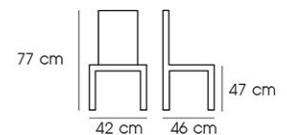

1x20' 240 PCS

Material : Ash wood with Fabric seat

Wood

PN92668RT

Dim. 44 x 47 x 75.5 cm

Packing 2 PCS / CTN

Ctn.Dim. 54.5 x 53 x 79.5 cm

1x20' 230 PCS

Material : Beech wood with Rattan seat

Wood

PN92672PU

Dim. 45 x 45 x 77 cm
 Packing 1 PC / BND
 Ctn.Dim. 45 x 45 x 77 cm
 1x20' 170 PCS
 Material : Rubber wood

Wood

PN92673PU

Dim. 57.5 x 53.5 x 74 cm
 Packing 1 PC / BND
 Ctn.Dim. 57.5 x 53.5 x 74 cm
 1x20' 115 PCS
 Material : Rubber wood

Dark Wood

Wood

PN92665 / PN92665PU / PN92665WD

Dim. 42 x 46 x 77 cm
 Packing 1 PC / BND
 Ctn.Dim. 42 x 46 x 77 cm
 1x20' 180 PCS
 Material : Rubber wood

Fabric cushion

PU cushion

Wood

PN92351

Dim. 69.5 x 71 x 70.5 cm

Packing 1 PC / CTN

Ctn.Dim. 81.5 x 40 x 73.5 cm

1x20' 110 PCS

Material : Rubber Wood with Fabric

Natural Wood

PN92352

Dim. 70.5 x 82 x 73 cm