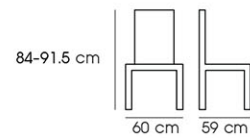

Dim. 74 x 73 x 76 cm

Packing 1 PC / CTN

Ctn.Dim. 71 x 75 x 63(24) cm

1x20' 113 PCS

Material : Fabric with Metal leg

Dark Blue

Dark Gray

PN92350

Dim. 74 x 74 x 75 cm

Packing 1 PC / CTN

Ctn.Dim. 75 x 75 x 52(33) cm

1x20' 104 PCS

Material : Fabric with Metal legs

Gray

Dark Gray

PN92687

Dim. 60 x 59 x 84-91.5 cm

Packing 1 PC / CTN

Ctn.Dim. 57 x 61 x 58(19) cm

1x20' 185 PCS

Material : Fabric with Metal leg

Gray

PN92684PU

Dim. 56 x 56.4 x 73-82 cm

Packing 1 PC / CTN

Ctn.Dim. 52 x 56 x 23 cm

1x20' 390 PCS

Material : PU seat with Metal legs

Cream

Dark gray

PN92669

Dim. 61.5 x 54.5 x 79 cm