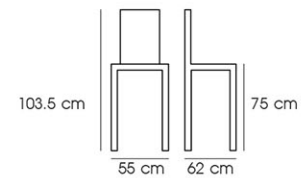

Beige

PN92674/1-PP

Dim. 56.5 x 58 x 76 cm
 Packing 4 PCS / CTN
 Ctn.Dim. 116 x 82 x 59 cm
 1x20' 184 PCS
 Material : PE with PP & cushion seat, Metal legs

Dark Grey

PN92674-H75

Dim. 47 x 54 x 107 cm

Packing 2 PCS / CTN

Chn.Dim. 123 x 65 x 55 cm

1x20' 120 PCS

Material : PE with Metal legs

Belge

PN92677

Dim. 57.5 x 61 x 81.5 cm

Packing 4 PCS / CTN

Ctn.Dim. 126 x 66 x 51 cm

1x20' 244 PCS

Material : PE & cushion seat with Metal legs

Brown with Beige legs

PN92677-H75

Dim. 55 x 62 x 103.5 cm

Packing 2 PCS / CTN

Ctn.Dim. 111 x 55 x 38 cm

1x20' 224 PCS

Material : PE & cushion seat with Metal legs

Brown with Beige legs

PN92675

Dim. 64 x 70.5 x 78 cm

Packing 2 PCS / CTN

Ctn.Dim. 77 x 60 x 37 cm

1x20' 304 PCS

Material : Rope with Metal legs