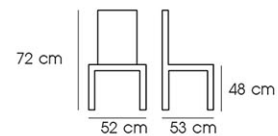

Ctn.Dim. 108 x 59.5 x 15.4 cm

1x20' 510 PCS

Material : Rubber wood with
Fabric seat

Yellow/Blue

Grey/Green

PN92666

Dim. 57 x 54 x 80 cm

Packing 2 PCS / CTN

Ctn.Dim. 62 x 62 x 86 cm

1x20' 160 PCS

Material : Beech wood with PU seat

Black pu

PN92667

Dim. 52 x 53 x 72 cm

Packing 2 PCS / CTN

Ctn.Dim. 54 x 53.5 x 77 cm

1x20' 240 PCS

Material : Ash wood with Fabric seat

Wood

PN92668RT

Dim. 44 x 47 x 75.5 cm

Packing 2 PCS / CTN

Ctn.Dim. 54.5 x 53 x 79.5 cm

1x20' 230 PCS

Material : Beech wood with Rattan seat

Wood

PN92672PU

Dim. 45 x 45 x 77 cm
 Packing 1 PC / BND
 Ctn.Dim. 45 x 45 x 77 cm
 1x20' 170 PCS
 Material : Rubber wood

Wood

PN92673PU

Dim. 57.5 x 53.5 x 74 cm
 Packing 1 PC / BND
 Ctn.Dim. 57.5 x 53.5 x 74 cm
 1x20' 115 PCS
 Material : Rubber wood