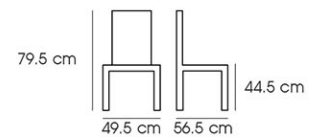

Ctn.Dim. 86.5 x 59.5 x 16.5 cm

1x20' 600 PCS

Material : Rubber wood with Fabric seat or PU seat

Beige

Black PU

PN92681/1 / PN92681/1PU

Dim. 48.5 x 56.5 x 82 cm

Packing 2 PCS / CTN

Ctn.Dim. 90 x 65.5 x 19.2 cm

1x20' 450 PCS

Material : Rubber wood with
Fabric seat or PU seat

Blue

Black PU

PN92682/1

Dim. 49.5 x 56.5 x 79.5 cm

Packing 2 PCS / CTN

Ctn.Dim. 108 x 59.5 x 15.4 cm

1x20' 510 PCS

Material : Rubber wood with
Fabric seat

Yellow/Blue

Grey/Green

PN92666

Dim. 57 x 54 x 80 cm

Packing 2 PCS / CTN

Ctn.Dim. 62 x 62 x 86 cm

1x20' 160 PCS

Material : Beech wood with PU seat

Black pu

PN92667

Dim. 52 x 53 x 72 cm

Packing 2 PCS / CTN

Ctn.Dim. 54 x 53.5 x 77 cm