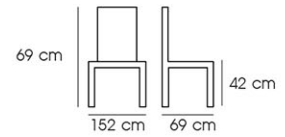

Style
PIIONEER

DESIGN QUALITY LIFESTYLE

PIONEER FURNITURE
COMPANY LIMITED THAILAND

BRAIDED FURNITURE

Weaving Comfort, Crafting Style

/ 01 /

PN92066

Dim. 75 x 69 x 69 cm

Packing 2 PCS / CTN

Ctn.Dim. 77 x 72 x 56 cm

1x20' 170 PCS

Material : PE & Cushion seat with Metal legs

Beige

PN92066/2

Dim. 152 x 69 x 69 cm

Packing 1 PC / CTN

Ctn.Dim. 154 x 72 x 44 cm

1x20' 52 PCS

Material : PE & Cushion seat with Metal legs

Beige

PN94313

Dia. 66 x 43.5 cm

Packing 1 PC / CTN

Ctn.Dim. 71 x 71 x 48 cm

Beige

PN92674/1-PP

Dim. 56.5 x 58 x 76 cm
 Packing 4 PCS / CTN
 Ctn.Dim. 116 x 82 x 59 cm
 1x20' 184 PCS
 Material : PE with PP & cushion seat, Metal legs

Dark Grey

PN92674-H75

Dim. 47 x 54 x 107 cm

Packing 2 PCS / CTN