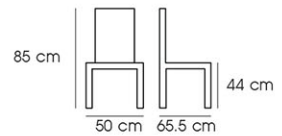

Material : PE & cushion seat with Metal legs

Brown with Beige legs

PN92675

Dim. 64 x 70.5 x 78 cm

Packing 2 PCS / CTN

Ctn.Dim. 77 x 60 x 37 cm

1x20' 304 PCS

Material : Rope with Metal legs

Rope Beige

PN92676

Dim. 54 x 56 x 84.5 cm

Packing 4 PCS / CTN

Ctn.Dim. 100 x 72 x 57 cm

1x20' 260 PCS

Material : Rope with Metal legs

Rope Beige

WOOD CHAIR

Represent of strength with chic style

/ 02 /

PN92680 / PN92680PU

Dim. 50 x 65.5 x 85 cm
 Packing 2 PCS / CTN
 Ctn.Dim. 103 x 59.5 x 15.4 cm
 1x20' 540 PCS
 Material : Rubber wood with
 Fabric seat or PU seat

Mocha

Black PU

PN92683WD

Dim. 47.5 x 49.5 x 77.5 cm
 Packing 2 PCS / CTN
 Ctn.Dim. 103.5 x 53.5 x 14.2 cm
 1x20' 640 PCS
 Material : Bend wood

Walnut

PN92678 / PN92678PU

Dim. 49 x 53 x 77.5 cm

Packing 2 PCS / CTN