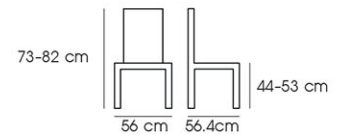

Dim. 74 x 73 x 76 cm

Packing 1 PC / CTN

Ctn.Dim. 71 x 75 x 63(24) cm

1x20' 113 PCS

Material : Fabric with Metal leg

Dark Blue

Dark Gray

PN92350

Dim. 74 x 74 x 75 cm

Packing 1 PC / CTN

Ctn.Dim. 75 x 75 x 52(33) cm

1x20' 104 PCS

Material : Fabric with Metal legs

Gray

Dark Gray

PN92687

Dim. 60 x 59 x 84-91.5 cm

Packing 1 PC / CTN

Ctn.Dim. 57 x 61 x 58(19) cm

1x20' 185 PCS

Material : Fabric with Metal leg

Gray

PN92684PU

Dim. 56 x 56.4 x 73-82 cm

Packing 1 PC / CTN

Ctn.Dim. 52 x 56 x 23 cm

1x20' 390 PCS

Material : PU seat with Metal legs

Cream

Dark gray

PN92669

Dim. 61.5 x 54.5 x 79 cm