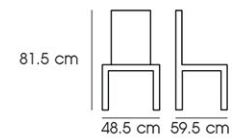

PN92686

Dim. 53.5 x 53.5 x 80 cm
 Packing 4 PCS / CTN
 Ctn.Dim. 63 x 55 x 57 cm
 1x20' 524 PCS
 Material : PP with Chormed legs

White Black Gray

PN92685

Dim. 61.5 x 62 x 69.5 cm
 Packing 1 PC / CTN
 Ctn.Dim. 64 x 61 x 42 cm
 1x20' 160 PCS
 Material : PP

White / Black Gray / Black

PN9353

Dim. 48.5 x 55.5 x 77 cm

Material : PP

Yellow

Red

Brown

PN9354

Dim. 48.5 x 59.5 x 81.5 cm

Material : PP

Beige

Olive green

Teal Blue

PN9355

Dim. 48.5 x 54.5 x 77 cm

Material : PP

White

In-Blue

Charcoal

TABLE

Find out for your life with smart table.

/ 04 /

PN94019-R50S

Dia. 50 x 46.5 cm
Packing 4 PCS / CTN
Ctn.Dim. 50 x 50 x 61 cm
1x20' 680 PCS
Material : PP