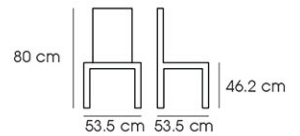

Packing 2 PCS / CTN

Ctn.Dim. 61.5 x 78 x 45 cm

1x20' 240 PCS

Material : Fabric with Metal legs

Brown

Gray

PN92670

Dim. 48.5 x 56 x 78.5 cm

Packing 4 PCS / CTN

Ctn.Dim. 51.5 x 65.5 x 93 cm

1x20' 328 PCS

Material : Fabric with Metal legs

Brown

Gray

PN92452WD-H65

Dim. 46.2 x 40 x 67 cm
 Packing 4 PCS / CTN
 Ctn.Dim. 49 x 41.5 x 101 cm
 1x20' 504 PCS
 Material : Wooden seat with Chormed legs

PN92686

Dim. 53.5 x 53.5 x 80 cm
 Packing 4 PCS / CTN
 Ctn.Dim. 63 x 55 x 57 cm
 1x20' 524 PCS
 Material : PP with Chormed legs

White Black Gray

PN92685

Dim. 61.5 x 62 x 69.5 cm
 Packing 1 PC / CTN
 Ctn.Dim. 64 x 61 x 42 cm
 1x20' 160 PCS
 Material : PP

White / Black Gray / Black

PN9353

Dim. 48.5 x 55.5 x 77 cm

Material : PP

Yellow

Red

Brown

PN9354