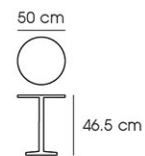

PN94019-R50S

Dia. 50 x 46.5 cm
Packing 4 PCS / CTN
Ctn.Dim. 50 x 50 x 61 cm
1x20' 680 PCS
Material : PP

PN94019-R70S

Dia. 70 x 36 cm
Packing 4 PCS / CTN
Ctn.Dim. 70.5 x 70.5 x 50 cm
1x20' 420 PCS
Material : PP