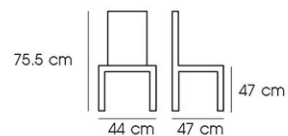

Ctn.Dim. 108 x 59.5 x 15.4 cm

1x20' 510 PCS

Material : Rubber wood with
Fabric seat

Yellow/Blue

Grey/Green

PN92666

Dim. 57 x 54 x 80 cm

Packing 2 PCS / CTN

Ctn.Dim. 62 x 62 x 86 cm

1x20' 160 PCS

Material : Beech wood with PU seat

Black pu

PN92667

Dim. 52 x 53 x 72 cm

Packing 2 PCS / CTN

Ctn.Dim. 54 x 53.5 x 77 cm

1x20' 240 PCS

Material : Ash wood with Fabric seat

Wood

PN92668RT

Dim. 44 x 47 x 75.5 cm

Packing 2 PCS / CTN

Ctn.Dim. 54.5 x 53 x 79.5 cm

1x20' 230 PCS

Material : Beech wood with Rattan seat

Wood

PN92672PU

Dim. 45 x 45 x 77 cm
 Packing 1 PC / BND
 Ctn.Dim. 45 x 45 x 77 cm
 1x20' 170 PCS
 Material : Rubber wood

Wood

PN92673PU

Dim. 57.5 x 53.5 x 74 cm
 Packing 1 PC / BND
 Ctn.Dim. 57.5 x 53.5 x 74 cm
 1x20' 115 PCS
 Material : Rubber wood