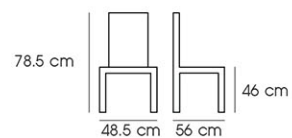

Packing 2 PCS / CTN

Ctn.Dim. 61.5 x 78 x 45 cm

1x20' 240 PCS

Material : Fabric with Metal legs

Brown

Gray

PN92670

Dim. 48.5 x 56 x 78.5 cm

Packing 4 PCS / CTN

Ctn.Dim. 51.5 x 65.5 x 93 cm

1x20' 328 PCS

Material : Fabric with Metal legs

Brown

Gray

PN92452WD-H65

Dim. 46.2 x 40 x 67 cm
 Packing 4 PCS / CTN
 Ctn.Dim. 49 x 41.5 x 101 cm
 1x20' 504 PCS
 Material : Wooden seat with Chormed legs

PN92686

Dim. 53.5 x 53.5 x 80 cm
 Packing 4 PCS / CTN
 Ctn.Dim. 63 x 55 x 57 cm
 1x20' 524 PCS
 Material : PP with Chormed legs

White Black Gray

PN92685

Dim. 61.5 x 62 x 69.5 cm
 Packing 1 PC / CTN
 Ctn.Dim. 64 x 61 x 42 cm
 1x20' 160 PCS
 Material : PP

White / Black Gray / Black

PN9353

Dim. 48.5 x 55.5 x 77 cm

Material : PP

Yellow

Red

Brown

PN9354