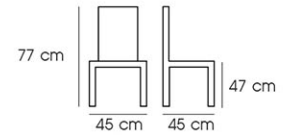

Ctn.Dim. 62 x 62 x 86 cm

1x20' 160 PCS

Material : Beech wood with PU seat

Black pu

PN92667

Dim. 52 x 53 x 72 cm

Packing 2 PCS / CTN

Ctn.Dim. 54 x 53.5 x 77 cm

1x20' 240 PCS

Material : Ash wood with Fabric seat

Wood

PN92668RT

Dim. 44 x 47 x 75.5 cm

Packing 2 PCS / CTN

Ctn.Dim. 54.5 x 53 x 79.5 cm

1x20' 230 PCS

Material : Beech wood with Rattan seat

Wood

PN92672PU

Dim. 45 x 45 x 77 cm
 Packing 1 PC / BND
 Ctn.Dim. 45 x 45 x 77 cm
 1x20' 170 PCS
 Material : Rubber wood

Wood

PN92673PU

Dim. 57.5 x 53.5 x 74 cm
 Packing 1 PC / BND
 Ctn.Dim. 57.5 x 53.5 x 74 cm
 1x20' 115 PCS
 Material : Rubber wood

Dark Wood

Wood

PN92665 / PN92665PU / PN92665WD

Dim. 42 x 46 x 77 cm
 Packing 1 PC / BND
 Ctn.Dim. 42 x 46 x 77 cm
 1x20' 180 PCS
 Material : Rubber wood

Fabric cushion

PU cushion

Wood

PN92351