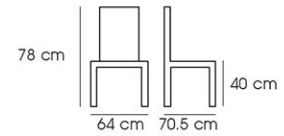

Beige

PN92674/1-PP

Dim. 56.5 x 58 x 76 cm
 Packing 4 PCS / CTN
 Ctn.Dim. 116 x 82 x 59 cm
 1x20' 184 PCS
 Material : PE with PP & cushion seat, Metal legs

Dark Grey

PN92674-H75

Dim. 47 x 54 x 107 cm

Packing 2 PCS / CTN

Chn.Dim. 123 x 65 x 55 cm

1x20' 120 PCS

Material : PE with Metal legs

Belge

PN92677

Dim. 57.5 x 61 x 81.5 cm

Packing 4 PCS / CTN

Ctn.Dim. 126 x 66 x 51 cm

1x20' 244 PCS

Material : PE & cushion seat with Metal legs

Brown with Beige legs

PN92677-H75

Dim. 55 x 62 x 103.5 cm

Packing 2 PCS / CTN

Ctn.Dim. 111 x 55 x 38 cm

1x20' 224 PCS

Material : PE & cushion seat with Metal legs

Brown with Beige legs

PN92675

Dim. 64 x 70.5 x 78 cm

Packing 2 PCS / CTN

Ctn.Dim. 77 x 60 x 37 cm

1x20' 304 PCS

Material : Rope with Metal legs