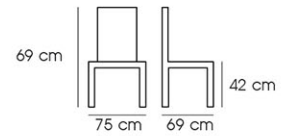

Style
PIIONEER

DESIGN QUALITY LIFESTYLE

PIONEER FURNITURE
COMPANY LIMITED THAILAND

BRAIDED FURNITURE

Weaving Comfort, Crafting Style

/ 01 /

PN92066

Dim. 75 x 69 x 69 cm

Packing 2 PCS / CTN

Ctn.Dim. 77 x 72 x 56 cm

1x20' 170 PCS

Material : PE & Cushion seat with Metal legs

Beige

PN92066/2

Dim. 152 x 69 x 69 cm

Packing 1 PC / CTN

Ctn.Dim. 154 x 72 x 44 cm

1x20' 52 PCS

Material : PE & Cushion seat with Metal legs

Beige

PN94313

Dia. 66 x 43.5 cm

Packing 1 PC / CTN

Ctn.Dim. 71 x 71 x 48 cm

Beige

PN92674/1-PP

Dim. 56.5 x 58 x 76 cm
 Packing 4 PCS / CTN
 Ctn.Dim. 116 x 82 x 59 cm
 1x20' 184 PCS
 Material : PE with PP & cushion seat, Metal legs

Dark Grey

PN92674-H75

Dim. 47 x 54 x 107 cm

Packing 2 PCS / CTN