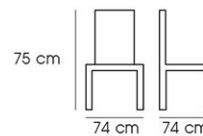

PN92688

Dim. 60 x 56 x 85 cm

Packing 1 PC / CTN

Ctn.Dim. 57 x 61 x 50(20) cm

1x20' 216 PCS

Material : Fabric with Metal leg

Dark Blue

PN92349

Dim. 74 x 73 x 76 cm

Packing 1 PC / CTN

Ctn.Dim. 71 x 75 x 63(24) cm

1x20' 113 PCS

Material : Fabric with Metal leg

Dark Blue

Dark Gray

PN92350

Dim. 74 x 74 x 75 cm

Packing 1 PC / CTN

Ctn.Dim. 75 x 75 x 52(33) cm

1x20' 104 PCS

Material : Fabric with Metal legs

Gray

Dark Gray

PN92687

Dim. 60 x 59 x 84-91.5 cm

Packing 1 PC / CTN

Ctn.Dim. 57 x 61 x 58(19) cm

1x20' 185 PCS

Material : Fabric with Metal leg

Gray

PN92684PU

Dim. 56 x 56.4 x 73-82 cm