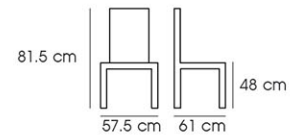

1x20' 110 PCS

Material : Top plastic wood, metal legs with PE

Beige

OUTDOOR
USE

66 cm

43.5 cm

PN92674

Dim. 56.5 x 58 x 76 cm
 Packing 4 PCS / CTN
 Ctn.Dim. 116 x 82 x 59 cm
 1x20' 184 PCS
 Material : PE with Metal legs

Beige

PN92674/1-PP

Dim. 56.5 x 58 x 76 cm
 Packing 4 PCS / CTN
 Ctn.Dim. 116 x 82 x 59 cm
 1x20' 184 PCS
 Material : PE with PP & cushion seat, Metal legs

Dark Grey

PN92674-H75

Dim. 47 x 54 x 107 cm

Packing 2 PCS / CTN

Chn.Dim. 123 x 65 x 55 cm

1x20' 120 PCS

Material : PE with Metal legs

Belge

PN92677

Dim. 57.5 x 61 x 81.5 cm

Packing 4 PCS / CTN

Ctn.Dim. 126 x 66 x 51 cm

1x20' 244 PCS

Material : PE & cushion seat with Metal legs

Brown with Beige legs

PN92677-H75

Dim. 55 x 62 x 103.5 cm

Packing 2 PCS / CTN

Ctn.Dim. 111 x 55 x 38 cm

1x20' 224 PCS