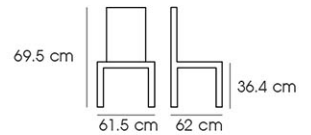

Packing 4 PCS / CTN

Ctn.Dim. 51.5 x 65.5 x 93 cm

1x20' 328 PCS

Material : Fabric with Metal legs

Brown

Gray

PN92452WD-H65

Dim. 46.2 x 40 x 67 cm
 Packing 4 PCS / CTN
 Ctn.Dim. 49 x 41.5 x 101 cm
 1x20' 504 PCS
 Material : Wooden seat with Chormed legs

PN92686

Dim. 53.5 x 53.5 x 80 cm
 Packing 4 PCS / CTN
 Ctn.Dim. 63 x 55 x 57 cm
 1x20' 524 PCS
 Material : PP with Chormed legs

White Black Gray

PN92685

Dim. 61.5 x 62 x 69.5 cm
 Packing 1 PC / CTN
 Ctn.Dim. 64 x 61 x 42 cm
 1x20' 160 PCS
 Material : PP

White / Black Gray / Black

PN9353

Dim. 48.5 x 55.5 x 77 cm

Material : PP

Yellow

Red

Brown

PN9354

Dim. 48.5 x 59.5 x 81.5 cm

Material : PP

Beige

Olive green

Teal Blue

PN9355

Dim. 48.5 x 54.5 x 77 cm

Material : PP