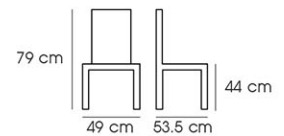

Mocha

Black PU

PN92683WD

Dim. 47.5 x 49.5 x 77.5 cm
 Packing 2 PCS / CTN
 Ctn.Dim. 103.5 x 53.5 x 14.2 cm
 1x20' 640 PCS
 Material : Bend wood

Walnut

PN92678 / PN92678PU

Dim. 49 x 53 x 77.5 cm

Packing 2 PCS / CTN

Ctn.Dim. 90 x 58.5 x 14 cm

1x20' 690 PCS

Material : Rubber wood with Fabric seat or PU seat

Blue

Black PU

PN92679 / PN92679PU

Dim. 49 x 53.5 x 79 cm

Packing 2 PCS / CTN

Ctn.Dim. 86.5 x 59.5 x 16.5 cm

1x20' 600 PCS

Material : Rubber wood with Fabric seat or PU seat

Beige

Black PU

PN92681/1 / PN92681/1PU

Dim. 48.5 x 56.5 x 82 cm

Packing 2 PCS / CTN

Ctn.Dim. 90 x 65.5 x 19.2 cm

1x20' 450 PCS

Material : Rubber wood with
Fabric seat or PU seat

Blue

Black PU

PN92682/1

Dim. 49.5 x 56.5 x 79.5 cm

Packing 2 PCS / CTN