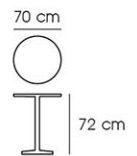

Dim. 48.5 x 59.5 x 81.5 cm

Material : PP

Beige

Olive green

Teal Blue

PN9355

Dim. 48.5 x 54.5 x 77 cm

Material : PP

White

In-Blue

Charcoal

TABLE

Find out for your life with smart table.

/ 04 /

PN94019-R50S

Dia. 50 x 46.5 cm
Packing 4 PCS / CTN
Ctn.Dim. 50 x 50 x 61 cm
1x20' 680 PCS
Material : PP

White

Gray

Green

PN94019-R70S

Dia. 70 x 36 cm
Packing 4 PCS / CTN
Ctn.Dim. 70.5 x 70.5 x 50 cm
1x20' 420 PCS
Material : PP

White

Gray

Green

PN94314-R35

Dia. 35 x 50.5 cm
 Packing 1 PC / CTN
 Ctn.Dim. 53 x 38 x 12 cm
 1x20' 1085 PCS
 Material : Metal

PN94131-R70

Dia. 70 x 72 cm
 Packing 1 PC / CTN
 Ctn.Dim. 73 x 73 x 12 cm
 1x20' 410 PCS
 Material : Carbon steel