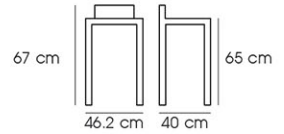

Packing 2 PCS / CTN

Ctn.Dim. 61.5 x 78 x 45 cm

1x20' 240 PCS

Material : Fabric with Metal legs

Brown

Gray

PN92670

Dim. 48.5 x 56 x 78.5 cm

Packing 4 PCS / CTN

Ctn.Dim. 51.5 x 65.5 x 93 cm

1x20' 328 PCS

Material : Fabric with Metal legs

Brown

Gray

PN92452WD-H65

Dim. 46.2 x 40 x 67 cm
 Packing 4 PCS / CTN
 Ctn.Dim. 49 x 41.5 x 101 cm
 1x20' 504 PCS
 Material : Wooden seat with Chormed legs

PN92686

Dim. 53.5 x 53.5 x 80 cm
 Packing 4 PCS / CTN
 Ctn.Dim. 63 x 55 x 57 cm
 1x20' 524 PCS
 Material : PP with Chormed legs

White Black Gray

PN92685

Dim. 61.5 x 62 x 69.5 cm
 Packing 1 PC / CTN
 Ctn.Dim. 64 x 61 x 42 cm
 1x20' 160 PCS
 Material : PP

White / Black Gray / Black

PN9353

Dim. 48.5 x 55.5 x 77 cm

Material : PP

Yellow

Red

Brown

PN9354