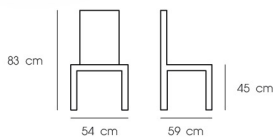

### PN92654/1AL

Dim. 48 x 60 x 86 cm  
Packing 6 PCS / CTN  
Ctn.Dim. 81 x 57 x 107 cm  
1x20' 312 PCS

Material : Aluminium

White Beige Black Dark Blue Green

### PN92658AL

Dim. 54 x 59 x 83 cm  
Packing 6 PCS / CTN  
Ctn.Dim. 81 x 57 x 107 cm  
1x20' 312 PCS

Material : Aluminium

White Beige Black Dark Blue Green

### PN92654AL

Dim. 63 x 63 x 86 cm  
Packing 6 PCS / CTN  
Ctn.Dim. 81 x 57 x 107 cm  
1x20' 312 PCS

Material : Aluminium

White Beige Black Dark Blue Green

Find out your life style with comfortable chair

### PN94129AL

Dim. 75 x 75 x 73.5 cm  
 Packing 1 PC / CTN  
 Ctn.Dim. 77 x 78 x 12 cm  
 1x20' 360 PCS

Material : Aluminium