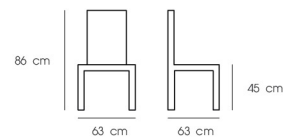

### PN92654/1AL

Dim. 48 x 60 x 86 cm  
Packing 6 PCS / CTN  
Ctn.Dim. 81 x 57 x 107 cm  
1x20' 312 PCS

Material : Aluminium

White Beige Black Dark Blue Green

### PN92658AL

Dim. 54 x 59 x 83 cm  
Packing 6 PCS / CTN  
Ctn.Dim. 81 x 57 x 107 cm  
1x20' 312 PCS

Material : Aluminium

White Beige Black Dark Blue Green

### PN92654AL

Dim. 63 x 63 x 86 cm  
Packing 6 PCS / CTN  
Ctn.Dim. 81 x 57 x 107 cm  
1x20' 312 PCS

Material : Aluminium

White Beige Black Dark Blue Green

Find out your life style with comfortable chair

### PN94129AL

Dim. 75 x 75 x 73.5 cm  
 Packing 1 PC / CTN  
 Ctn.Dim. 77 x 78 x 12 cm  
 1x20' 360 PCS

Material : Aluminium