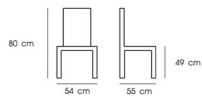

PN92653PU

Dim. 56 x 52.2 x 76 cm
Packing 2 PCS / CTN
Ctn.Dim. 62.5 x 45 x 53.5 cm
1x20' 346 PCS

Material : PP plastic and rattan backrest with
PU seat and metal leg

PN92647

Dim. 54 x 55 x 80 cm
Packing 2 PCS / CTN
Ctn.Dim. 58 x 53 x 107 cm
1x20' 160 PCS

Material : Wooden with fabric seat