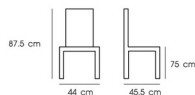

BAR CHAIR

Design Choice Lifestyle

The design of balance maximum comfort with a few space

PN92338

Dim. 44 x 45.5 x 87.5 cm
Packing 4 PCS / CTN
Ctn.Dim. 48 x 57 x 81 cm
1x20' 468 PCS

Material : PP seat with metal leg

PN92632-H75

Dim. 43 x 51 x 110 cm
Packing 2 PCS / CTN
Ctn.Dim. 48 x 46 x 82 cm
1x20' 290 PCS