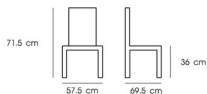

PN92640

Dim. 57.5 x 69.5 x 71.5 cm

Packing 4 PCS / CTN

Ctn.Dim. 72 x 64 x 80 cm

1x20' 340 PCS

Material : PP with metal legs

PN92637

Dim. 58 x 52.5 x 81 cm

Packing 4 PCS / 2 CTNS

Ctn.Dim. 48 x 59 x 55 cm

1x20' 300 PCS