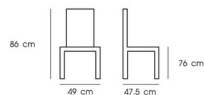

PN92341PU-H76 / PN92341WD-H76

Dim. 39.5 x 77 x 86 cm
Packing 2 PCS / CTN
Ctn.Dim. 77 x 39.5 x 22 cm
1x20' 776 PCS