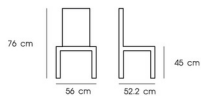

### PN92341PU-H76 / PN92341WD-H76

Dim. 39.5 x 77 x 86 cm  
Packing 2 PCS / CTN  
Ctn.Dim. 77 x 39.5 x 22 cm  
1x20' 776 PCS

Material : PP backrest+PP legs+wooden seat+cushion  
PP backrest+PP legs+wooden seat

## PN92642-H40

Dim. 56.5 x 67 x 73 cm  
 Packing 1 PC / CTN  
 Ctn.Dim. 65 x 63.5 x 22 cm  
 1x20' 285 PCS

Material : Fabric with wooden leg

Cream

Brown

### PN92653PU

Dim. 56 x 52.2 x 76 cm  
Packing 2 PCS / CTN  
Ctn.Dim. 62.5 x 45 x 53.5 cm  
1x20' 346 PCS

Material : PP plastic and rattan backrest with  
PU seat and metal leg

Black