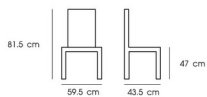

### PN92633

Dim. 53 x 47 x 89 cm  
 Packing 4 PCS / CTN  
 Ctn.Dim. 48 x 80 x 103 cm  
 1x20' 260 PCS

Material : PP

White

Yellow

### PN92635

Dim. 52 x 45 x 80 cm

Packing 4 PCS / CTN

Ch.Dim. 56 x 57.5 x 71.5 cm

1x20' 452 PCS

Material : PP with fabric cushion

White

Dark Blue

### PN92636

Dim. 59.5 x 43.5 x 81.5 cm

Packing 4 PCS / CTN

Ch.Dim. 70 x 70 x 56 cm

1x20' 380 PCS

Material : PP+PU with PP legs

White

Dark Blue

### PN92640

Dim. 57.5 x 69.5 x 71.5 cm

Packing 4 PCS / CTN

Ctn.Dim. 72 x 64 x 80 cm

1x20' 340 PCS

Material : PP with metal legs

White

Light Gray