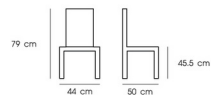

PN92631PU

Dim. 51 x 53.5 x 76 cm
Packing 4 PCS / CTN
Ctn.Dim. 65 x 54 x 69.5 cm
1x20' 424 PCS

Material : PP seat with PU cushion

PN92632/WD

Dim. 44 x 50 x 79 cm
Packing 2 PCS / CTN
Ctn.Dim. 65 x 40 x 45 cm
1x20' 432 PCS

Material : PP seat with fabric cushion
And Beech wood legs