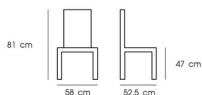

PN92640

Dim. 57.5 x 69.5 x 71.5 cm

Packing 4 PCS / CTN

Ctn.Dim. 72 x 64 x 80 cm

1x20' 340 PCS

Material : PP with metal legs

PN92637

Dim. 58 x 52.5 x 81 cm

Packing 4 PCS / 2 CTNS

Ctn.Dim. 48 x 59 x 55 cm

1x20' 300 PCS