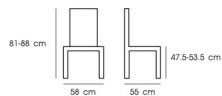

### PN92242

Dim. 48 x 54 x 79.5 cm  
 Packing 1 PC / CTN  
 Ctn.Dim. 65 x 27 x 49 cm  
 1x20' 302 PCS

Material : Fabric seat with metal leg

### PN92242/WD

Dim. 48 x 54 x 79.5 cm  
 Packing 1 PC / CTN  
 Ctn.Dim. 65 x 27 x 49 cm  
 1x20' 302 PCS

Material : Foam with fabric cover / beech wooden legs

Gray

Dark Blue

Gray / White legs

## PN92338

Dim. 44 x 45.5 x 87.5 cm  
 Packing 4 PCS / CTN  
 Ctn.Dim. 48 x 57 x 81 cm  
 1x20' 468 PCS

Material : PP seat with metal leg

White

Black

Green

Dark Blue