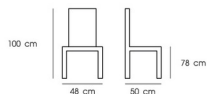

## PN92338

Dim. 44 x 45.5 x 87.5 cm  
 Packing 4 PCS / CTN  
 Ctn.Dim. 48 x 57 x 81 cm  
 1x20' 468 PCS

Material : PP seat with metal leg

White

Black

Green

Dark Blue

### PN92643-H78

Dim. 48 x 50 x 100 cm  
 Packing 4 PCS / CTN  
 Ctn.Dim. 63 x 50 x 106 cm  
 1x20' 312 PCS

Material : Fabric with metal legs

Brown / Black

Gray / White

### PN92337PU

Dim. 46 x 47 x 100 cm  
 Packing 2 PCS / CTN  
 Ctn.Dim. 53 x 54.5 x 82 cm  
 1x20' 216 PCS

Material : PP seat with PU cushion  
 and metal legs

White

Green

Black

### PN92618-H78

Dim. 51.5 x 49.5 x 101 cm  
 Packing 4 PCS / CTN  
 Ctn.Dim. 71 x 54 x 113 cm  
 1x20' 240 PCS

Material : PP

White

Green

Gray