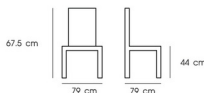

### PN92640

Dim. 57.5 x 69.5 x 71.5 cm

Packing 4 PCS / CTN

Ctn.Dim. 72 x 64 x 80 cm

1x20' 340 PCS

Material : PP with metal legs

White

Light Gray

### PN92643

Dim. 48 x 55 x 77 cm  
 Packing 4 PCS / CTN  
 Ctn.Dim. 50 x 64 x 80 cm  
 1x20' 404 PCS

Material : Fabric with metal leg

### PN92641

Dim. 68 x 69 x 72 cm  
 Packing 1 PC / CTN  
 Ctn.Dim. 62 x 67 x 63 cm  
 1x20' 100 PCS

Material : Fabric+wooden with metal leg

Gray / White

Brown / Black

Dark Blue

Dark Brown

## PN92064

Dim. 79 x 79 x 67.5 cm  
 Packing 2 PCS / CTN  
 Ctn.Dim. 80 x 80 x 53 cm  
 1x20' 152 PCS

Material : PP with fabric cushion and metal legs

Gray