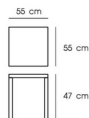

### PN94127-S60WD

Dim. 60 x 60 x 74 cm  
 Packing 1 PC / CTN  
 Ctn.Dim. 71 x 75 x 10 cm  
 1x20' 490 PCS

Material : MDF top with metal leg

Wood

### PN94127-S60LWD

Dim. 60 x 60 x 103 cm  
 Packing 1 PC / CTN  
 Ctn.Dim. 101 x 75 x 10 cm  
 1x20' 345 PCS

Material : MDF top with metal leg

Wood

### PN94311WD

Dim. 55 x 55 x 47 cm  
 Packing 1 PC / CTN  
 Ctn.Dim. 62 x 62 x 14.5 cm  
 1x20' 465 PCS

Material : MDF top with oak leg

Wood