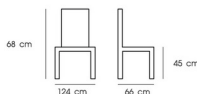

### PN92640

Dim. 57.5 x 69.5 x 71.5 cm

Packing 4 PCS / CTN

Ctn.Dim. 72 x 64 x 80 cm

1x20' 340 PCS

Material : PP with metal legs

White

Light Gray

### PN92641

Dim. 68 x 69 x 72 cm  
 Packing 1 PC / CTN  
 Ctn.Dim. 62 x 67 x 63 cm  
 1x20' 100 PCS

Material : Fabric+wooden with metal leg

Gray / White

Brown / Black

Dark Blue

Dark Brown

## PN92064

Dim. 79 x 79 x 67.5 cm  
 Packing 2 PCS / CTN  
 Ctn.Dim. 80 x 80 x 53 cm  
 1x20' 152 PCS

Material : PP with fabric cushion and metal legs

Gray

## PN92064/2

Dim. 124 x 66 x 68 cm  
 Packing 1 PC / CTN  
 Ctn.Dim. 124.5 x 71 x 41 cm  
 1x20' 70 PCS

Material : PP with fabric cushion and metal legs

Gray