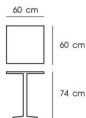

## PN94016-S60WD

Dim. 61 x 44 x 47.5 cm  
 Packing 2 PCS / CTN  
 Ctn.Dim. 42 x 66 x 26 cm  
 1x20' 870 PCS

Material : Wooden top and legs  
 with fabric

Natural

## PN94310WD

Dia. 49 x 42.4 cm  
 Packing 4 PCS / CTN  
 Ctn.Dim. 50 x 50 x 67 cm  
 1x20' 620 PCS

Material : MDF top with PP base

White

### PN94127-S60WD

Dim. 60 x 60 x 74 cm  
 Packing 1 PC / CTN  
 Ctn.Dim. 71 x 75 x 10 cm  
 1x20' 490 PCS

Material : MDF top with metal leg

Wood