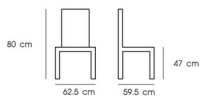

## PN92642-H40

Dim. 56.5 x 67 x 73 cm  
 Packing 1 PC / CTN  
 Ctn.Dim. 65 x 63.5 x 22 cm  
 1x20' 285 PCS

Material : Fabric with wooden leg

Cream

Brown

### PN92653PU

Dim. 56 x 52.2 x 76 cm  
Packing 2 PCS / CTN  
Ctn.Dim. 62.5 x 45 x 53.5 cm  
1x20' 346 PCS

Material : PP plastic and rattan backrest with  
PU seat and metal leg

Black

### PN92647

Dim. 54 x 55 x 80 cm  
Packing 2 PCS / CTN  
Ctn.Dim. 58 x 53 x 107 cm  
1x20' 160 PCS

Material : Wooden with fabric seat

Wood

### PN92648PU

Dim. 62.5 x 59.5 x 80 cm  
 Packing 2 PCS / CTN  
 Ctn.Dim. 116 x 66 x 54 cm  
 1x20' 130 PCS

Material : PU with wooden leg

Brown

Black