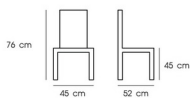

### PN92339-H76

Dim. 52.5 x 49 x 98.5 cm  
Packing 2 PCS / CTN  
Ctn.Dim. 54 x 64.5 x 54 cm  
1x20' 280 PCS

Material : Fabric with metal leg

Gray

Dark Gray

### PN92341PU-H76 / PN92341WD-H76

Dim. 39.5 x 77 x 86 cm  
Packing 2 PCS / CTN  
Ctn.Dim. 77 x 39.5 x 22 cm  
1x20' 776 PCS

Material : PP backrest+PP legs+wooden seat+cushion  
PP backrest+PP legs+wooden seat

## PN92642

Dim. 45 x 52 x 76 cm  
 Packing 2 PCS / CTN  
 Ctn.Dim. 53.5 x 70 x 23.5 cm  
 1x20' 590 PCS

Material : Fabric with wooden leg

Cream

Brown

## PN92642-H40

Dim. 56.5 x 67 x 73 cm  
 Packing 1 PC / CTN  
 Ctn.Dim. 65 x 63.5 x 22 cm  
 1x20' 285 PCS

Material : Fabric with wooden leg

Cream

Brown