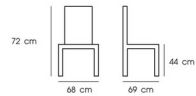

### PN92640

Dim. 57.5 x 69.5 x 71.5 cm

Packing 4 PCS / CTN

Ctn.Dim. 72 x 64 x 80 cm

1x20' 340 PCS

Material : PP with metal legs

White

Light Gray

### PN92637

Dim. 58 x 52.5 x 81 cm

Packing 4 PCS / 2 CTNS

Ctn.Dim. 48 x 59 x 55 cm

1x20' 300 PCS

Material : PP with fabric cushion and metal legs

White / Dark Gray

Black / Gray

### PN92643

Dim. 48 x 55 x 77 cm  
 Packing 4 PCS / CTN  
 Ctn.Dim. 50 x 64 x 80 cm  
 1x20' 404 PCS

Material : Fabric with metal leg

### PN92641

Dim. 68 x 69 x 72 cm  
 Packing 1 PC / CTN  
 Ctn.Dim. 62 x 67 x 63 cm  
 1x20' 100 PCS

Material : Fabric+wooden with metal leg

Gray / White

Brown / Black

Dark Blue

Dark Brown