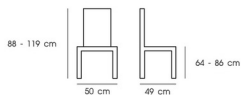

PN92341PU-H76 / PN92341WD-H76

Dim. 39.5 x 77 x 86 cm
Packing 2 PCS / CTN
Ctn.Dim. 77 x 39.5 x 22 cm
1x20' 776 PCS