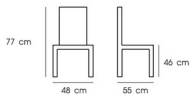

### PN92640

Dim. 57.5 x 69.5 x 71.5 cm

Packing 4 PCS / CTN

Ctn.Dim. 72 x 64 x 80 cm

1x20' 340 PCS

Material : PP with metal legs

White

Light Gray

### PN92637

Dim. 58 x 52.5 x 81 cm

Packing 4 PCS / 2 CTNS

Ctn.Dim. 48 x 59 x 55 cm

1x20' 300 PCS

Material : PP with fabric cushion and metal legs

White / Dark Gray

Black / Gray

### PN92643

Dim. 48 x 55 x 77 cm  
 Packing 4 PCS / CTN  
 Ctn.Dim. 50 x 64 x 80 cm  
 1x20' 404 PCS

Material : Fabric with metal leg

### PN92641

Dim. 68 x 69 x 72 cm  
 Packing 1 PC / CTN  
 Ctn.Dim. 62 x 67 x 63 cm  
 1x20' 100 PCS

Material : Fabric+wooden with metal leg

Gray / White

Brown / Black

Dark Blue

Dark Brown