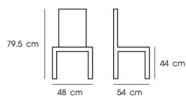

### PN92340

Dim. 53.5 x 48 x 93-115 cm  
 Packing 1 PC / CTN  
 Ctn.Dim. 56.5 x 54.5 x 39 cm  
 1x20' 220 PCS

Material : Fabric seat with metal leg

Brown

Gray

### PN92242

Dim. 48 x 54 x 79.5 cm  
 Packing 1 PC / CTN  
 Ctn.Dim. 65 x 27 x 49 cm  
 1x20' 302 PCS

Material : Fabric seat with metal leg

### PN92242/WD

Dim. 48 x 54 x 79.5 cm  
 Packing 1 PC / CTN  
 Ctn.Dim. 65 x 27 x 49 cm  
 1x20' 302 PCS

Material : Foam with fabric cover / beech wooden legs

Gray

Dark Blue

Gray / White legs

## PN92338

Dim. 44 x 45.5 x 87.5 cm  
 Packing 4 PCS / CTN  
 Ctn.Dim. 48 x 57 x 81 cm  
 1x20' 468 PCS

Material : PP seat with metal leg

White

Black

Green

Dark Blue