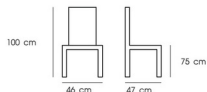

### PN92643-H78

Dim. 48 x 50 x 100 cm  
 Packing 4 PCS / CTN  
 Ctn.Dim. 63 x 50 x 106 cm  
 1x20' 312 PCS

Material : Fabric with metal legs

Brown / Black

Gray / White

### PN92337PU

Dim. 46 x 47 x 100 cm  
 Packing 2 PCS / CTN  
 Ctn.Dim. 53 x 54.5 x 82 cm  
 1x20' 216 PCS

Material : PP seat with PU cushion  
 and metal legs

White

Green

Black

### PN92618-H78

Dim. 51.5 x 49.5 x 101 cm  
 Packing 4 PCS / CTN  
 Ctn.Dim. 71 x 54 x 113 cm  
 1x20' 240 PCS

Material : PP

White

Green

Gray

### PN92339-H76

Dim. 52.5 x 49 x 98.5 cm  
Packing 2 PCS / CTN  
Ctn.Dim. 54 x 64.5 x 54 cm  
1x20' 280 PCS

Material : Fabric with metal leg

Gray

Dark Gray