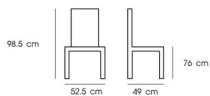

PN92339-H76

Dim. 52.5 x 49 x 98.5 cm
Packing 2 PCS / CTN
Ctn.Dim. 54 x 64.5 x 54 cm
1x20' 280 PCS

Material : Fabric with metal leg

PN92339

Dim. 50 x 49 x 88-119 cm
Packing 2 PCS / CTN
Ctn.Dim. 53 x 53 x 57 cm
1x20' 330 PCS

Material : Fabric with metal leg

PN92341PU-H76 / PN92341WD-H76

Dim. 39.5 x 77 x 86 cm
Packing 2 PCS / CTN
Ctn.Dim. 77 x 39.5 x 22 cm
1x20' 776 PCS