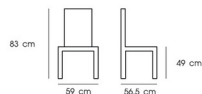

## PN92064/2

Dim. 124 x 66 x 68 cm  
 Packing 1 PC / CTN  
 Ctn.Dim. 124.5 x 71 x 41 cm  
 1x20' 70 PCS

Material : PP with fabric cushion and metal legs

Gray

## PN92645

Dim. 59 x 56.5 x 83 cm  
 Packing 4 PCS / CTN  
 Ctn.Dim. 68 x 60.5 x 97 cm  
 1x20' 260 PCS

Material : PP with fabric cushion

White

Green

Gray

### PN92077

Dim. 63 x 78 x 78 cm  
 Packing 1 PC / CTN  
 Ctn.Dim. 78 x 65 x 65 cm  
 1x20' 80 PCS

Material : Fabric seat with metal leg

Brown

Gray

Dark Gray