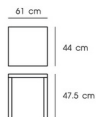

### PN92648PU

Dim. 62.5 x 59.5 x 80 cm  
 Packing 2 PCS / CTN  
 Ctn.Dim. 116 x 66 x 54 cm  
 1x20' 130 PCS

Material : PU with wooden leg

Brown

Black

### PN92649

Dim. 46 x 42.5 x 74 cm  
Packing 2 PCS / CTN  
Ctn.Dim. 47 x 65 x 22 cm  
1x20' 870 PCS

Material : Fabric with wood leg

White

Black

### PN92646RT

Dim. 52.5 X 50.5 x 80 cm  
Packing 2 PCS / CTN  
Ctn.Dim. 58 x 53 x 107 cm  
1x20' 160 PCS

Material : Wooden with rattan seat

Wood

## PN94016-S60WD

Dim. 61 x 44 x 47.5 cm  
 Packing 2 PCS / CTN  
 Ctn.Dim. 42 x 66 x 26 cm  
 1x20' 870 PCS

Material : Wooden top and legs  
 with fabric

Natural