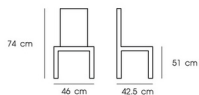

### PN92649

Dim. 46 x 42.5 x 74 cm  
Packing 2 PCS / CTN  
Ctn.Dim. 47 x 65 x 22 cm  
1x20' 870 PCS

Material : Fabric with wood leg

White

Black