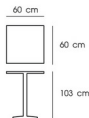

### PN94127-S60WD

Dim. 60 x 60 x 74 cm  
 Packing 1 PC / CTN  
 Ctn.Dim. 71 x 75 x 10 cm  
 1x20' 490 PCS

Material : MDF top with metal leg

Wood

### PN94127-S60LWD

Dim. 60 x 60 x 103 cm  
 Packing 1 PC / CTN  
 Ctn.Dim. 101 x 75 x 10 cm  
 1x20' 345 PCS

Material : MDF top with metal leg

Wood