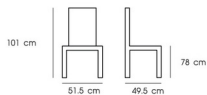

### PN92643-H78

Dim. 48 x 50 x 100 cm  
 Packing 4 PCS / CTN  
 Ctn.Dim. 63 x 50 x 106 cm  
 1x20' 312 PCS

Material : Fabric with metal legs

Brown / Black

Gray / White

### PN92337PU

Dim. 46 x 47 x 100 cm  
 Packing 2 PCS / CTN  
 Ctn.Dim. 53 x 54.5 x 82 cm  
 1x20' 216 PCS

Material : PP seat with PU cushion  
 and metal legs

White

Green

Black

### PN92618-H78

Dim. 51.5 x 49.5 x 101 cm  
 Packing 4 PCS / CTN  
 Ctn.Dim. 71 x 54 x 113 cm  
 1x20' 240 PCS

Material : PP

White

Green

Gray

### PN92339-H76

Dim. 52.5 x 49 x 98.5 cm  
Packing 2 PCS / CTN  
Ctn.Dim. 54 x 64.5 x 54 cm  
1x20' 280 PCS

Material : Fabric with metal leg

Gray

Dark Gray