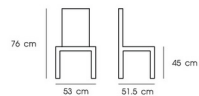

PN92648PU

Dim. 62.5 x 59.5 x 80 cm
Packing 2 PCS / CTN
Ctn.Dim. 116 x 66 x 54 cm
1x20' 130 PCS

Material : PU with wooden leg

PN92650PU

Dim. 53 x 51.5 x 76 cm
Packing 4 PCS / CTN
Ctn.Dim. 80 x 61 x 102.5 cm
1x20' 208 PCS

Material : Wooden with PU cushion