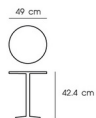

TABLE

Design Choice Lifestyle

Find out for your life with smart table.

PN94016-S60WD

Dim. 61 x 44 x 47.5 cm
Packing 2 PCS / CTN
Ctn.Dim. 42 x 66 x 26 cm
1x20' 870 PCS

Material : Wooden top and legs
with fabric

PN94310WD

Dia. 49 x 42.4 cm
Packing 4 PCS / CTN
Ctn.Dim. 50 x 50 x 67 cm
1x20' 620 PCS

Material : MDF top with PP base