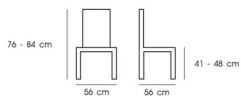

## PN92064/2

Dim. 124 x 66 x 68 cm  
 Packing 1 PC / CTN  
 Ctn.Dim. 124.5 x 71 x 41 cm  
 1x20' 70 PCS

Material : PP with fabric cushion and metal legs

Gray

## PN92645

Dim. 59 x 56.5 x 83 cm  
 Packing 4 PCS / CTN  
 Ctn.Dim. 68 x 60.5 x 97 cm  
 1x20' 260 PCS

Material : PP with fabric cushion

White

Green

Gray

### PN92077

Dim. 63 x 78 x 78 cm  
 Packing 1 PC / CTN  
 Ctn.Dim. 78 x 65 x 65 cm  
 1x20' 80 PCS

Material : Fabric seat with metal leg

Brown

Gray

Dark Gray

### PN92638

Dim. 56 x 56 x 76-84 cm  
 Packing 1 PC / CTN  
 Ctn.Dim. 57 x 32 x 56 cm  
 1x20' 255 PCS

Material : Fabric seat with metal leg

Gray / Black

Blue / White