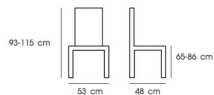

### PN92077

Dim. 63 x 78 x 78 cm  
 Packing 1 PC / CTN  
 Ctn.Dim. 78 x 65 x 65 cm  
 1x20' 80 PCS

Material : Fabric seat with metal leg

Brown

Gray

Dark Gray

### PN92638

Dim. 56 x 56 x 76-84 cm  
 Packing 1 PC / CTN  
 Ctn.Dim. 57 x 32 x 56 cm  
 1x20' 255 PCS

Material : Fabric seat with metal leg

Gray / Black

Blue / White

### PN92340

Dim. 53.5 x 48 x 93-115 cm  
 Packing 1 PC / CTN  
 Ctn.Dim. 56.5 x 54.5 x 39 cm  
 1x20' 220 PCS

Material : Fabric seat with metal leg

Brown

Gray

### PN92242

Dim. 48 x 54 x 79.5 cm  
 Packing 1 PC / CTN  
 Ctn.Dim. 65 x 27 x 49 cm  
 1x20' 302 PCS

Material : Fabric seat with metal leg