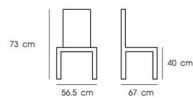

### PN92341PU-H76 / PN92341WD-H76

Dim. 39.5 x 77 x 86 cm  
Packing 2 PCS / CTN  
Ctn.Dim. 77 x 39.5 x 22 cm  
1x20' 776 PCS

Material : PP backrest+PP legs+wooden seat+cushion  
PP backrest+PP legs+wooden seat

## PN92642-H40

Dim. 56.5 x 67 x 73 cm  
 Packing 1 PC / CTN  
 Ctn.Dim. 65 x 63.5 x 22 cm  
 1x20' 285 PCS

Material : Fabric with wooden leg

Cream

Brown

### PN92653PU

Dim. 56 x 52.2 x 76 cm  
Packing 2 PCS / CTN  
Ctn.Dim. 62.5 x 45 x 53.5 cm  
1x20' 346 PCS

Material : PP plastic and rattan backrest with  
PU seat and metal leg

Black