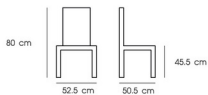

PN92649

Dim. 46 x 42.5 x 74 cm
Packing 2 PCS / CTN
Ctn.Dim. 47 x 65 x 22 cm
1x20' 870 PCS

Material : Fabric with wood leg

PN92646RT

Dim. 52.5 X 50.5 x 80 cm
Packing 2 PCS / CTN
Ctn.Dim. 58 x 53 x 107 cm
1x20' 160 PCS

Material : Wooden with rattan seat