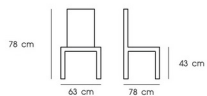

## PN92064/2

Dim. 124 x 66 x 68 cm  
 Packing 1 PC / CTN  
 Ctn.Dim. 124.5 x 71 x 41 cm  
 1x20' 70 PCS

Material : PP with fabric cushion and metal legs

Gray

## PN92645

Dim. 59 x 56.5 x 83 cm  
 Packing 4 PCS / CTN  
 Ctn.Dim. 68 x 60.5 x 97 cm  
 1x20' 260 PCS

Material : PP with fabric cushion

White

Green

Gray

### PN92077

Dim. 63 x 78 x 78 cm  
 Packing 1 PC / CTN  
 Ctn.Dim. 78 x 65 x 65 cm  
 1x20' 80 PCS

Material : Fabric seat with metal leg

Brown

Gray

Dark Gray

### PN92638

Dim. 56 x 56 x 76-84 cm  
 Packing 1 PC / CTN  
 Ctn.Dim. 57 x 32 x 56 cm  
 1x20' 255 PCS

Material : Fabric seat with metal leg

Gray / Black

Blue / White