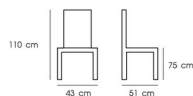

BAR CHAIR

Design Choice Lifestyle

The design of balance maximum comfort with a few space

PN92338

Dim. 44 x 45.5 x 87.5 cm
Packing 4 PCS / CTN
Ctn.Dim. 48 x 57 x 81 cm
1x20' 468 PCS

Material : PP seat with metal leg

PN92632-H75

Dim. 43 x 51 x 110 cm
Packing 2 PCS / CTN
Ctn.Dim. 48 x 46 x 82 cm
1x20' 290 PCS