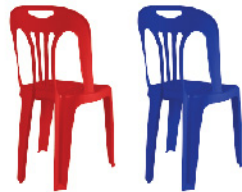

NORMASOLID

UPTO
50
CHAIRS

PN9145/PN9145A

Dim. 48 x 54 x 82 cm

Packing 6 PCS / BND

Ctn.Dim. 49 x 55 x 108 cm

1x20' 1,440 PCS

Green Orange Pink White / Dark Blue Red

" with anti - slip rubber foot "

ซ้อนได้สูงสุด 50 ตัว

DEECHAIR

PN9155/PN9155A

Dim. 47 x 48 x 81 cm
Packing 12 PCS / BND
Ctn.Dim. 49 x 55 x 110 cm
1x20' 1,152 PCS

Green Orange Pink White / Dark Blue Red

UPTO
50
CHAIRS