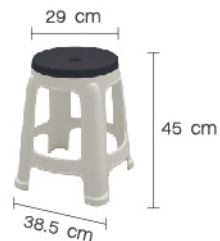

Grey Beige In-Blue
  

White Charcoal Green Orange

○ ● ● ●

PNG9171

Dim. 49.5 x 55 x 85 cm
 Packing 4 PCS / BND
 Bnd.Dim. 50.8 x 69.2 x 99.7 cm
 1x20' 420 PCS

PNG9172

Dim. 56 x 56 x 85 cm
 Packing 4 PCS / BND
 Bnd.Dim. 58.4 x 71.1 x 99.7 cm
 1x20' 336 PCS

PNG9173

Dim. 49.5 x 55 x 85 cm
 Packing 4 PCS / BND
 Bnd.Dim. 50.8 x 69.2 x 99.7 cm
 1x20' 420 PCS

PNG9174

Dim. 56 x 56 x 85 cm
 Packing 4 PCS / BND
 Bnd.Dim. 58.4 x 71.1 x 99.7 cm
 1x20' 336 PCS

PNG9175

Dim. 49.5 x 55 x 85 cm
 Packing 4 PCS / BND
 Bnd.Dim. 50.8 x 69.2 x 99.7 cm
 1x20' 420 PCS

PNG9176

Dim. 56 x 56 x 85 cm
 Packing 4 PCS / BND
 Bnd.Dim. 58.4 x 71.1 x 99.7 cm
 1x20' 336 PCS

PN9148

Dia. 38.5 x 45 cm
 Packing 12 PCS / CTN
 Ctn.Dim. 40 x 40 x 100.3 cm
 1x20' 2,160 PCS

Blue Green Orange Pink White/Charcoal

UPTO
50
 CHAIRS

PN9348

Dim. 41.5 x 33.5 x 45 cm
 Packing 12 PCS / CTN
 Ctn.Dim. 35.6 x 43.2 x 100.3 cm
 1x20' 2,256 PCS

White/Blue White/Green White/Orange

White/Pink White/Charcoal

PN9341

Dia. 41 x 45.5 cm
 Packing 12 PCS / BND
 Ctn.Dim. 43 x 43 x 116 cm
 1x20' 1,620 PCS