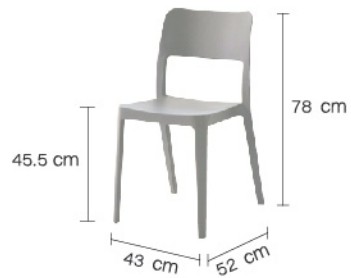

PN9143

Dia. 70 x 72 cm
 Packing 1 PC / CTN
 Ctn.Dim. 11.4 x 72.4 x 74.9 cm
 1x20' 470 PCS

Charcoal White

PN9144

Dim. 80 x 80 x 72 cm
 Packing 1 PC / CTN
 Ctn.Dim. 12.7 x 81.9 x 82.6 cm
 1x20' 337 PCS

Charcoal White

PLASTICTABLE

PN9137

Dim. 44 x 58.5 x 81 cm
 Packing 4 PCS / BND
 Ctn.Dim. 44.5 x 74.3 x 95.3 cm
 1x20' 480 PCS

White Gray Charcoal Black Brown Green Orange

PN9213

Dim. 43.5 x 51.5 x 78 cm
 Packing 4 PCS / BND
 Ctn.Dim. 44 x 60 x 93.3 cm
 1x20' 528 PCS

White Gray Charcoal Black Brown Green Orange Red

PNG9169

Dim. 43 x 52 x 78 cm
 Packing 4 PCS/BND
 Ctn.Dim. 48 x 63.5 x 95 cm
 1x20' 560 PCS

Grey Beige In-Blue
  

PNG9170

Dim. 56.5 x 51 x 78 cm
 Packing 4 PCS/BND
 Ctn.Dim. 61 x 63.5 x 95 cm
 1x20' 448 PCS

Grey Beige In-Blue
  

White Charcoal Green Orange

○ ● ● ●

PNG9171

Dim. 49.5 x 55 x 85 cm
 Packing 4 PCS / BND
 Bnd.Dim. 50.8 x 69.2 x 99.7 cm
 1x20' 420 PCS

PNG9172

Dim. 56 x 56 x 85 cm
 Packing 4 PCS / BND
 Bnd.Dim. 58.4 x 71.1 x 99.7 cm
 1x20' 336 PCS