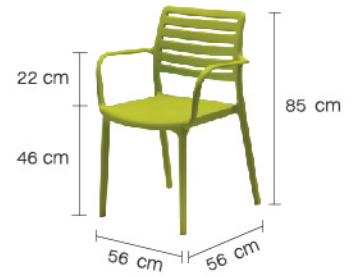

PLASTICTABLE

PN9137

Dim. 44 x 58.5 x 81 cm
 Packing 4 PCS / BND
 Ctn.Dim. 44.5 x 74.3 x 95.3 cm
 1x20' 480 PCS

White Gray Charcoal Black Brown Green Orange

PN9213

Dim. 43.5 x 51.5 x 78 cm
 Packing 4 PCS / BND
 Ctn.Dim. 44 x 60 x 93.3 cm
 1x20' 528 PCS

White Gray Charcoal Black Brown Green Orange Red

PNG9169

Dim. 43 x 52 x 78 cm
 Packing 4 PCS/BND
 Ctn.Dim. 48 x 63.5 x 95 cm
 1x20' 560 PCS

Grey Beige In-Blue
  

PNG9170

Dim. 56.5 x 51 x 78 cm
 Packing 4 PCS/BND
 Ctn.Dim. 61 x 63.5 x 95 cm
 1x20' 448 PCS

Grey Beige In-Blue
  

White Charcoal Green Orange

○ ● ● ●

PNG9171

Dim. 49.5 x 55 x 85 cm
 Packing 4 PCS / BND
 Bnd.Dim. 50.8 x 69.2 x 99.7 cm
 1x20' 420 PCS

PNG9172

Dim. 56 x 56 x 85 cm
 Packing 4 PCS / BND
 Bnd.Dim. 58.4 x 71.1 x 99.7 cm
 1x20' 336 PCS

PNG9173

Dim. 49.5 x 55 x 85 cm
 Packing 4 PCS / BND
 Bnd.Dim. 50.8 x 69.2 x 99.7 cm
 1x20' 420 PCS

PNG9174

Dim. 56 x 56 x 85 cm
 Packing 4 PCS / BND
 Bnd.Dim. 58.4 x 71.1 x 99.7 cm
 1x20' 336 PCS

PNG9175

Dim. 49.5 x 55 x 85 cm
 Packing 4 PCS / BND
 Bnd.Dim. 50.8 x 69.2 x 99.7 cm
 1x20' 420 PCS