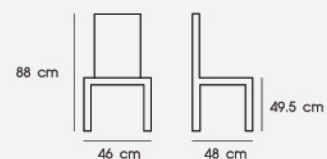

White

PN92613

Dim. 52.5 x 55 x 75.5 cm SH 46 cm

Packing 4 PCS/ 2 CTNS

Ctn.Dim. Seat : 58 x 58 x 48 cm

Leg : 58 x 52 x 51 cm

1x20' 340 PCS

Material : PP seat with metal leg

Material : PP seat with wooden leg

Black

White

WOODEN

Represent of strength with chic style.

PN92612

Dim. 50 x 52.5 x 77 cm SH 46 cm

Packing 2 PCS/CTN

Material : Rubber wood

WOODEN

PN92611PU

Dim. 46 x 48 x 88 cm SH 49.5 cm

Packing 2 PCS/CTN

Ctn.Dim. 60.5 x 47 x 101 cm

1x20' 180 PCS

Material : Beech wood with PU seat

PN92611WD

Dim. 45.5 x 52 x 87 cm SH 47 cm

Packing 2 PCS/CTN

Ctn.Dim. 60.5 x 47 x 101 cm

1x20' 180 PCS

Material : Beech wood

W O O D E N

PN92617PU