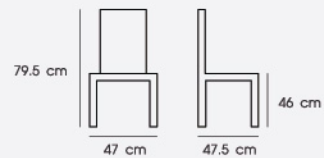

White

PN92613

Dim. 52.5 x 55 x 75.5 cm SH 46 cm

Packing 4 PCS/ 2 CTNS

Ctn.Dim. Seat : 58 x 58 x 48 cm

Leg : 58 x 52 x 51 cm

1x20' 340 PCS

Material : PP seat with metal leg

Gray

PN92614

Dim. 58.5 x 60.5 x 84 cm SH 48 cm

Packing 1 PC/CTN

Ctn.Dim. 62 x 62 x 83.5 cm

1x20' 81 PCS

Material : Fabric seat with metal leg

PN92622

Dim. 41.5 x 47.5 x 91.5 cm SH 45.5 cm
 Packing 4 PCS/CTN
 Ctn.Dim. 92.5 x 43 x 31 cm
 1x20' 864 PCS

Material : Polycarbonate

Clear

P L A S T I C

PN92615/WD

Dim. 47 x 47.5 x 79.5 cm SH 46 cm
 Packing 4 PCS/2 CTNS
 Ctn.Dim. Seat : 48 x 45 x 50 cm
 Leg : 56 x 43.5 x 52 cm
 1x20' 440 PCS

Material : PP seat with wooden leg

Black

White

WOODEN

Represent of strength with chic style.

PN92612

Dim. 50 x 52.5 x 77 cm SH 46 cm

Packing 2 PCS/CTN