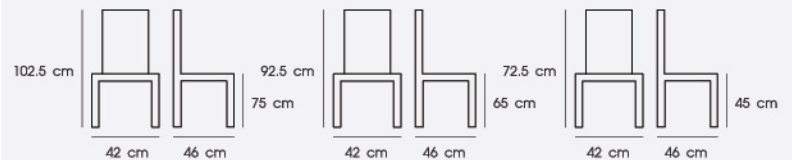

PN92329WD-H75
PN92329WD-H65
PN92329WD-H45

Packing 1 PC/BNB
1x20' 131 PCS / 145 PCS / 185 PCS

Material : Wooden