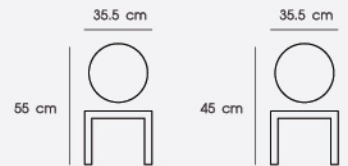

PN92611WD

Dim. 45.5 x 52 x 87 cm SH 47 cm

Packing 2 PCS/CTN

Ctn.Dim. 60.5 x 47 x 101 cm

1x20' 180 PCS

Material : Beech wood

W O O D E N

PN92617PU

Dim. 53 x 57 x 79 cm SH 47 cm
 Packing 1 PC/CTN
 Ctn.Dim. 48 x 53 x 80 cm
 1x20' 130 PCS

Material : Rubber wood with PU seat

PN92616PU

Dim. 54 x 59 x 78 cm SH 47 cm
 Packing 1 PC/CTN
 Ctn.Dim. 49 x 49 x 81 cm
 1x20' 135 PCS

Material : Rubber wood with PU seat

PN92329/1WD-H75
PN92329/1WD-H65

Dia. 42 x 75 cm / 42 x 65 cm
Packing 1 PC/CTN
Ctn.Dim. 43.5 x 43.5 x 99 cm / 43.5 x 43.5 x 105.5 cm
1x20' 152 / 121 PCS

Material : Rubber wood

PN92335WD-H55
PN92335WD-H45

Dia. 35.5 x 55 cm / 35.5 x 45 cm
Packing 1 PC/CTN
Ctn.Dim. 43 x 43 x 58 cm / 43 x 43 x 48 cm
1x20' 242 / 400 PCS

Material : Rubber wood

PN92329WD-H75
PN92329WD-H65
PN92329WD-H45