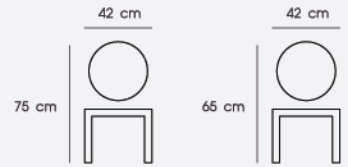

PN92611WD

Dim. 45.5 x 52 x 87 cm SH 47 cm

Packing 2 PCS/CTN

Ctn.Dim. 60.5 x 47 x 101 cm

1x20' 180 PCS

Material : Beech wood

W O O D E N

PN92617PU

Dim. 53 x 57 x 79 cm SH 47 cm
 Packing 1 PC/CTN
 Ctn.Dim. 48 x 53 x 80 cm
 1x20' 130 PCS

Material : Rubber wood with PU seat

PN92616PU

Dim. 54 x 59 x 78 cm SH 47 cm
 Packing 1 PC/CTN
 Ctn.Dim. 49 x 49 x 81 cm
 1x20' 135 PCS

Material : Rubber wood with PU seat

PN92329/1WD-H75
PN92329/1WD-H65

Dia. 42 x 75 cm / 42 x 65 cm
Packing 1 PC/CTN
Ctn.Dim. 43.5 x 43.5 x 99 cm / 43.5 x 43.5 x 105.5 cm
1x20' 152 / 121 PCS

Material : Rubber wood

PN92335WD-H55
PN92335WD-H45

Dia. 35.5 x 55 cm / 35.5 x 45 cm
Packing 1 PC/CTN
Ctn.Dim. 43 x 43 x 58 cm / 43 x 43 x 48 cm
1x20' 242 / 400 PCS

Material : Rubber wood

PN92329WD-H75
PN92329WD-H65
PN92329WD-H45