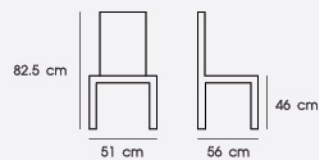

Style
NORDIC

www.pioneerfurniture.co.th

PLASTIC

Reminiscent you of perfection and simple.

PN92618

Dim. 51 x 56 x 82.5 cm SH 46 cm

Packing 4 PCS/CTN

Ctn.Dim. 84 x 53 x 94 cm

1x20' 248 PCS

Material : PP

Green

Gray

White

PN92619

Dim. 47 x 53.5 x 80.5 cm SH 45.5 cm

Packing 4 PCS/CTN

Ctn.Dim. 69 x 48.5 x 89 cm

1x20' 348 PCS

Material : PP

Green

Yellow

White

PN92620

Dim. 46.5 x 53.5 x 81 cm SH 45 cm

Dim. 57.5 x 55 x 75 cm SH 45 cm

Packing 4 PCS/CTN

Ctn.Dim. 63 x 58 x 65 cm

1x20' 440 PCS

Material : PP seat with metal leg

Black

Dark blue

White