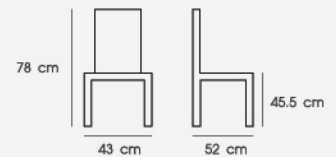

Find out for your life with smart table.

PN94308

Dia. 62.5 x 36.5 cm
Packing 1 PC/CTN
Ctn.Dim. 65 x 65 x 40.5 cm
1x20' 155 PCS

Material : Metal

Black

White

PN94307

Dia. 38 x 41.5 cm
Packing 1 PC/CTN
Ctn.Dim. 40 x 40 x 44 cm
1x20' 375 PCS

Material : Metal

Black

White

PN94125-Q160

Dim. 160 x 90 x 75 cm
Packing 1 PC/2 CTNS
Ctn.Dim. Top : 165 x 95 x 7 cm
Frame : 79 x 24 x 14.5 cm
1x20' 185 PCS

Material : MDF top with metal powder coated leg

Wood

White

PLASTIC

Reminiscent you of perfection and simple.

PNG9169S

Dim. 37 x 41 x 64 cm
 Packing 4 PCS/BND
 Ctn.Dim. 37.5 x 50 x 77 cm
 1x20' 720 PCS

Material : PP

White

Beige

In-Blue

PNG9169

Dim. 43 x 52 x 78 cm
 Packing 4 PCS/BND
 Ctn.Dim. 48 x 93.5 x 95 cm
 1x20' 560 PCS

Material : PP

Gray

Beige

In-Blue

174/1-2 Silom Rd., Suriyawong Bangkok 10500 Thailand