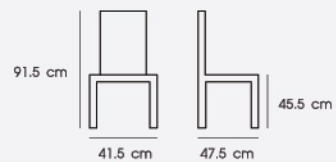

Dim. 57.5 x 55 x 75 cm SH 45 cm

Packing 4 PCS/CTN

Ctn.Dim. 63 x 58 x 65 cm

1x20' 440 PCS

Material : PP seat with metal leg

Black

Dark blue

White

White

PN92613

Dim. 52.5 x 55 x 75.5 cm SH 46 cm

Packing 4 PCS/ 2 CTNS

Ctn.Dim. Seat : 58 x 58 x 48 cm

Leg : 58 x 52 x 51 cm

1x20' 340 PCS

Material : PP seat with metal leg

Gray

PN92614

Dim. 58.5 x 60.5 x 84 cm SH 48 cm

Packing 1 PC/CTN

Ctn.Dim. 62 x 62 x 83.5 cm

1x20' 81 PCS

Material : Fabric seat with metal leg

PN92622

Dim. 41.5 x 47.5 x 91.5 cm SH 45.5 cm
 Packing 4 PCS/CTN
 Ctn.Dim. 92.5 x 43 x 31 cm
 1x20' 864 PCS

Material : Polycarbonate

Clear

P L A S T I C

PN92615/WD

Dim. 47 x 47.5 x 79.5 cm SH 46 cm
 Packing 4 PCS/2 CTNS
 Ctn.Dim. Seat : 48 x 45 x 50 cm
 Leg : 56 x 43.5 x 52 cm
 1x20' 440 PCS