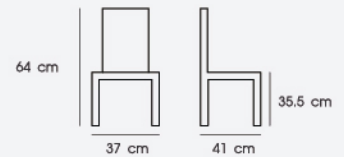

Find out for your life with smart table.

PN94308

Dia. 62.5 x 36.5 cm
Packing 1 PC/CTN
Ctn.Dim. 65 x 65 x 40.5 cm
1x20' 155 PCS

Material : Metal

Black

White

PN94307

Dia. 38 x 41.5 cm
Packing 1 PC/CTN
Ctn.Dim. 40 x 40 x 44 cm
1x20' 375 PCS

Material : Metal

Black

White

PN94125-Q160

Dim. 160 x 90 x 75 cm
Packing 1 PC/2 CTNS
Ctn.Dim. Top : 165 x 95 x 7 cm
Frame : 79 x 24 x 14.5 cm
1x20' 185 PCS

Material : MDF top with metal powder coated leg

Wood

White

PLASTIC

Reminiscent you of perfection and simple.

PNG9169S

Dim. 37 x 41 x 64 cm
 Packing 4 PCS/BND
 Ctn.Dim. 37.5 x 50 x 77 cm
 1x20' 720 PCS

Material : PP

White

Beige

In-Blue

PNG9169

Dim. 43 x 52 x 78 cm
 Packing 4 PCS/BND
 Ctn.Dim. 48 x 93.5 x 95 cm
 1x20' 560 PCS

Material : PP

Gray

Beige

In-Blue

174/1-2 Silom Rd., Suriyawong Bangkok 10500 Thailand