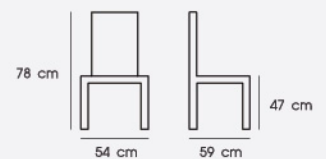

PN92616PU

Dim. 54 x 59 x 78 cm SH 47 cm
Packing 1 PC/CTN
Ctn.Dim. 49 x 49 x 81 cm
1x20' 135 PCS

Material : Rubber wood with PU seat