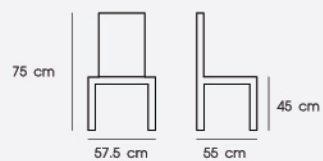

Ctn.Dim. 69 x 48.5 x 89 cm

1x20' 348 PCS

Material : PP

Green

Yellow

White

PN92620

Dim. 46.5 x 53.5 x 81 cm SH 45 cm

Dim. 57.5 x 55 x 75 cm SH 45 cm

Packing 4 PCS/CTN

Ctn.Dim. 63 x 58 x 65 cm

1x20' 440 PCS

Material : PP seat with metal leg

Black

Dark blue

White

White

PN92613

Dim. 52.5 x 55 x 75.5 cm SH 46 cm

Packing 4 PCS/ 2 CTNS

Ctn.Dim. Seat : 58 x 58 x 48 cm

Leg : 58 x 52 x 51 cm

1x20' 340 PCS

Material : PP seat with metal leg

Gray

PN92614

Dim. 58.5 x 60.5 x 84 cm SH 48 cm

Packing 1 PC/CTN

Ctn.Dim. 62 x 62 x 83.5 cm

1x20' 81 PCS

Material : Fabric seat with metal leg

PN92622