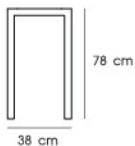

PN92335WD-H55
PN92335WD-H45

Dia. 35.5 x 55 cm / 35.5 x 45 cm
Packing 1 PC/CTN
Ctn.Dim. 43 x 43 x 58 cm / 43 x 43 x 48 cm
1x20' 242 / 400 PCS

Material : Rubber wood

PN92329WD-H75
PN92329WD-H65
PN92329WD-H45

Packing 1 PC/BNB
1x20' 131 PCS / 145 PCS / 185 PCS

Material : Wooden

BAR CHAIR

The design of balance maximum comfort with a few space.

PN92331PU

Dim. 38 x 38 x 78 cm
 Packing 2 PCS/CTN
 Ctn.Dim. 72 x 52 x 26 cm
 1x20' 520 PCS

Material : PU seat
 with wooden leg

Black

Gray

PN92333-H75

Dim. 49 x 50 x 95.5 cm SH 75.5 cm
 Packing 4 PCS/CTN
 Ctn.Dim. 54 x 50 x 82 cm
 1x20' 480 PCS

Material : PP seat with metal leg

Black

White

PN92332

Dim. 46 x 47 x 93 SH 76 cm
 Packing 2 PCS/CTN
 Ctn.Dim. 49 x 46 x 93 cm
 1x20' 250 PCS

Material : PP seat with metal
 powder coated leg

Black

Gray

Pink

White

TABLE