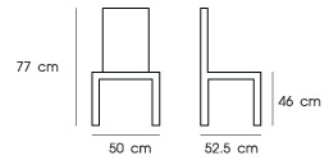

PN92612

Dim. 50 x 52.5 x 77 cm SH 46 cm

Packing 2 PCS/CTN

Ctn.Dim. 64 x 52.5 x 95.2 cm

1x20' 170 PCS

Material : Beech wood with Fabric seat