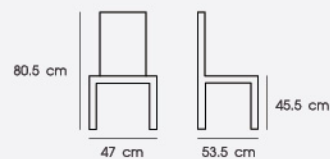

1x20' 248 PCS

Material : PP

Green

Gray

White

PN92619

Dim. 47 x 53.5 x 80.5 cm SH 45.5 cm

Packing 4 PCS/CTN

Ctn.Dim. 69 x 48.5 x 89 cm

1x20' 348 PCS

Material : PP

Green

Yellow

White

PN92620

Dim. 46.5 x 53.5 x 81 cm SH 45 cm

Dim. 57.5 x 55 x 75 cm SH 45 cm

Packing 4 PCS/CTN

Ctn.Dim. 63 x 58 x 65 cm

1x20' 440 PCS

Material : PP seat with metal leg

Black

Dark blue

White

White

PN92613

Dim. 52.5 x 55 x 75.5 cm SH 46 cm

Packing 4 PCS/ 2 CTNS

Ctn.Dim. Seat : 58 x 58 x 48 cm

Leg : 58 x 52 x 51 cm

1x20' 340 PCS

Material : PP seat with metal leg