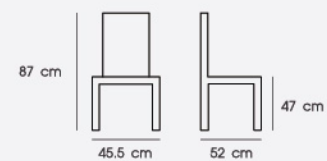

White

PN92613

Dim. 52.5 x 55 x 75.5 cm SH 46 cm

Packing 4 PCS/ 2 CTNS

Ctn.Dim. Seat : 58 x 58 x 48 cm

Leg : 58 x 52 x 51 cm

1x20' 340 PCS

Material : PP seat with metal leg

Material : Rubber wood

WOODEN

PN92611PU

Dim. 46 x 48 x 88 cm SH 49.5 cm

Packing 2 PCS/CTN

Ctn.Dim. 60.5 x 47 x 101 cm

1x20' 180 PCS

Material : Beech wood with PU seat

PN92611WD

Dim. 45.5 x 52 x 87 cm SH 47 cm

Packing 2 PCS/CTN

Ctn.Dim. 60.5 x 47 x 101 cm

1x20' 180 PCS

Material : Beech wood

W O O D E N

PN92617PU

Dim. 53 x 57 x 79 cm SH 47 cm
 Packing 1 PC/CTN
 Ctn.Dim. 48 x 53 x 80 cm
 1x20' 130 PCS

Material : Rubber wood with PU seat

PN92616PU

Dim. 54 x 59 x 78 cm SH 47 cm
 Packing 1 PC/CTN
 Ctn.Dim. 49 x 49 x 81 cm
 1x20' 135 PCS