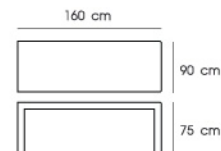

PN92332

Dim. 46 x 47 x 93 SH 76 cm
 Packing 2 PCS/CTN
 Ctn.Dim. 49 x 46 x 93 cm
 1x20' 250 PCS

Material : PP seat with metal
 powder coated leg

Black

Gray

Pink

White

TABLE

Find out for your life with smart table.

PN94308

Dia. 62.5 x 36.5 cm
Packing 1 PC/CTN
Ctn.Dim. 65 x 65 x 40.5 cm
1x20' 155 PCS

Material : Metal

Black

White

PN94307

Dia. 38 x 41.5 cm
Packing 1 PC/CTN
Ctn.Dim. 40 x 40 x 44 cm
1x20' 375 PCS

Material : Metal

Black

White

PN94125-Q160

Dim. 160 x 90 x 75 cm
Packing 1 PC/2 CTNS
Ctn.Dim. Top : 165 x 95 x 7 cm
Frame : 79 x 24 x 14.5 cm
1x20' 185 PCS

Material : MDF top with metal powder coated leg

Wood

White

PLASTIC

Reminiscent you of perfection and simple.

PNG9169S

Dim. 37 x 41 x 64 cm
 Packing 4 PCS/BND
 Ctn.Dim. 37.5 x 50 x 77 cm
 1x20' 720 PCS

Material : PP

White

Beige