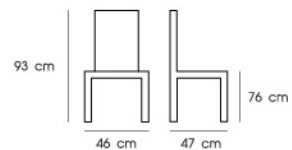

PN92611WD

Dim. 45.5 x 52 x 87 cm SH 47 cm

Packing 2 PCS/CTN

Ctn.Dim. 60.5 x 47 x 101 cm

1x20' 180 PCS

Material : Beech wood

W O O D E N

PN92617PU

Material : PU seat
 with wooden leg

Black

Gray

PN92333-H75

Dim. 49 x 50 x 95.5 cm SH 75.5 cm
 Packing 4 PCS/CTN
 Ctn.Dim. 54 x 50 x 82 cm
 1x20' 480 PCS

Material : PP seat with metal leg

Black

White

PN92332

Dim. 46 x 47 x 93 SH 76 cm
 Packing 2 PCS/CTN
 Ctn.Dim. 49 x 46 x 93 cm
 1x20' 250 PCS

Material : PP seat with metal
 powder coated leg

Black

Gray

Pink

White

TABLE

Find out for your life with smart table.

PN94308

Dia. 62.5 x 36.5 cm
Packing 1 PC/CTN
Ctn.Dim. 65 x 65 x 40.5 cm
1x20' 155 PCS

Material : Metal

Black

White

PN94307

Dia. 38 x 41.5 cm
Packing 1 PC/CTN
Ctn.Dim. 40 x 40 x 44 cm
1x20' 375 PCS