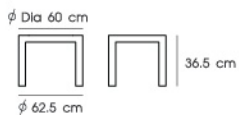

PN92611WD

Dim. 45.5 x 52 x 87 cm SH 47 cm

Packing 2 PCS/CTN

Ctn.Dim. 60.5 x 47 x 101 cm

1x20' 180 PCS

Material : Beech wood

W O O D E N

PN92617PU

Material : PU seat
 with wooden leg

Black

Gray

PN92333-H75

Dim. 49 x 50 x 95.5 cm SH 75.5 cm
 Packing 4 PCS/CTN
 Ctn.Dim. 54 x 50 x 82 cm
 1x20' 480 PCS

Material : PP seat with metal leg

Black

White

PN92332

Dim. 46 x 47 x 93 SH 76 cm
 Packing 2 PCS/CTN
 Ctn.Dim. 49 x 46 x 93 cm
 1x20' 250 PCS

Material : PP seat with metal
 powder coated leg

Black

Gray

Pink

White

TABLE

Find out for your life with smart table.

PN94308

Dia. 62.5 x 36.5 cm
Packing 1 PC/CTN
Ctn.Dim. 65 x 65 x 40.5 cm
1x20' 155 PCS

Material : Metal

Black

White

PN94307

Dia. 38 x 41.5 cm
Packing 1 PC/CTN
Ctn.Dim. 40 x 40 x 44 cm
1x20' 375 PCS