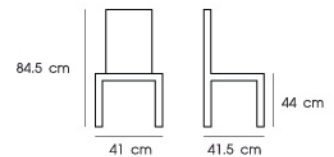

PN92295/1WD

Dim. 41 x 41.5 x 84.5 cm SH 44 cm

Packing 1 PC/CTN

Ctn.Dim. 42.5 x 43 x 87.5 cm

1x20' 162 PCS

Material : Rubber wood