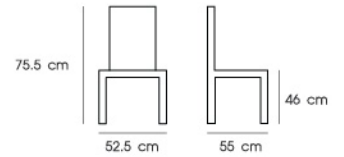

Ctn.Dim. 69 x 48.5 x 89 cm

1x20' 348 PCS

Material : PP

Green

Yellow

White

PN92620

Dim. 46.5 x 53.5 x 81 cm SH 45 cm

Dim. 57.5 x 55 x 75 cm SH 45 cm

Packing 4 PCS/CTN

Ctn.Dim. 63 x 58 x 65 cm

1x20' 440 PCS

Material : PP seat with metal leg

Black

Dark blue

White

White

PN92613

Dim. 52.5 x 55 x 75.5 cm SH 46 cm

Packing 4 PCS/ 2 CTNS

Ctn.Dim. Seat : 58 x 58 x 48 cm

Leg : 58 x 52 x 51 cm

1x20' 340 PCS

Material : PP seat with metal leg

Gray

PN92614

Dim. 58.5 x 60.5 x 84 cm SH 48 cm

Packing 1 PC/CTN

Ctn.Dim. 62 x 62 x 83.5 cm

1x20' 81 PCS

Material : Fabric seat with metal leg

PN92622