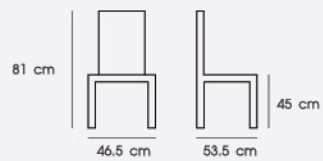

Ctn.Dim. 69 x 48.5 x 89 cm

1x20' 348 PCS

Material : PP

Green

Yellow

White

PN92620

Dim. 46.5 x 53.5 x 81 cm SH 45 cm

Packing 4 PCS/CTN

Ctn.Dim. 64 x 47 x 65 cm

1x20' 520 PCS

Material : PP seat with metal leg

Black

Gray

White

PN92621

Dim. 57.5 x 55 x 75 cm SH 45 cm

Packing 4 PCS/CTN

Ctn.Dim. 63 x 58 x 65 cm

1x20' 440 PCS

Material : PP seat with metal leg

Black

Dark blue

White

White

PN92613

Dim. 52.5 x 55 x 75.5 cm SH 46 cm

Packing 4 PCS/ 2 CTNS

Ctn.Dim. Seat : 58 x 58 x 48 cm

Leg : 58 x 52 x 51 cm

1x20' 340 PCS

Material : PP seat with metal leg