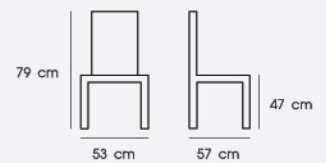

White

PN92613

Dim. 52.5 x 55 x 75.5 cm SH 46 cm

Packing 4 PCS/ 2 CTNS

Ctn.Dim. Seat : 58 x 58 x 48 cm

Leg : 58 x 52 x 51 cm

1x20' 340 PCS

Material : PP seat with metal leg

Material : Rubber wood

WOODEN

PN92611PU

Dim. 46 x 48 x 88 cm SH 49.5 cm

Packing 2 PCS/CTN

Ctn.Dim. 60.5 x 47 x 101 cm

1x20' 180 PCS

Material : Beech wood with PU seat

PN92611WD

Dim. 45.5 x 52 x 87 cm SH 47 cm

Packing 2 PCS/CTN

Ctn.Dim. 60.5 x 47 x 101 cm

1x20' 180 PCS

Material : Beech wood

W O O D E N

PN92617PU

Dim. 53 x 57 x 79 cm SH 47 cm
 Packing 1 PC/CTN
 Ctn.Dim. 48 x 53 x 80 cm
 1x20' 130 PCS

Material : Rubber wood with PU seat

PN92616PU

Dim. 54 x 59 x 78 cm SH 47 cm
 Packing 1 PC/CTN
 Ctn.Dim. 49 x 49 x 81 cm
 1x20' 135 PCS