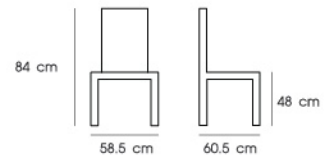

Dim. 57.5 x 55 x 75 cm SH 45 cm

Packing 4 PCS/CTN

Ctn.Dim. 63 x 58 x 65 cm

1x20' 440 PCS

Material : PP seat with metal leg

Black

Dark blue

White

White

PN92613

Dim. 52.5 x 55 x 75.5 cm SH 46 cm

Packing 4 PCS/ 2 CTNS

Ctn.Dim. Seat : 58 x 58 x 48 cm

Leg : 58 x 52 x 51 cm

1x20' 340 PCS

Material : PP seat with metal leg

Gray

PN92614

Dim. 58.5 x 60.5 x 84 cm SH 48 cm

Packing 1 PC/CTN

Ctn.Dim. 62 x 62 x 83.5 cm

1x20' 81 PCS

Material : Fabric seat with metal leg

PN92622

Dim. 41.5 x 47.5 x 91.5 cm SH 45.5 cm
 Packing 4 PCS/CTN
 Ctn.Dim. 92.5 x 43 x 31 cm
 1x20' 864 PCS

Material : Polycarbonate

Clear

P L A S T I C

PN92615/WD

Dim. 47 x 47.5 x 79.5 cm SH 46 cm
 Packing 4 PCS/2 CTNS
 Ctn.Dim. Seat : 48 x 45 x 50 cm
 Leg : 56 x 43.5 x 52 cm
 1x20' 440 PCS