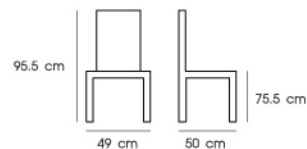

PN92611WD

Dim. 45.5 x 52 x 87 cm SH 47 cm

Packing 2 PCS/CTN

Ctn.Dim. 60.5 x 47 x 101 cm

1x20' 180 PCS

Material : Beech wood

W O O D E N

PN92617PU

Material : PU seat
 with wooden leg

Black

Gray

PN92333-H75

Dim. 49 x 50 x 95.5 cm SH 75.5 cm
 Packing 4 PCS/CTN
 Ctn.Dim. 54 x 50 x 82 cm
 1x20' 480 PCS

Material : PP seat with metal leg

Black

White

PN92332

Dim. 46 x 47 x 93 SH 76 cm
 Packing 2 PCS/CTN
 Ctn.Dim. 49 x 46 x 93 cm
 1x20' 250 PCS

Material : PP seat with metal
 powder coated leg

Black

Gray

Pink

White

TABLE

Find out for your life with smart table.

PN94308

Dia. 62.5 x 36.5 cm
Packing 1 PC/CTN
Ctn.Dim. 65 x 65 x 40.5 cm
1x20' 155 PCS

Material : Metal

Black

White

PN94307

Dia. 38 x 41.5 cm
Packing 1 PC/CTN
Ctn.Dim. 40 x 40 x 44 cm
1x20' 375 PCS