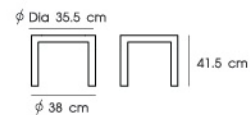

TABLE

Find out for your life with smart table.

PN94308

Dia. 62.5 x 36.5 cm
Packing 1 PC/CTN
Ctn.Dim. 65 x 65 x 40.5 cm
1x20' 155 PCS

Material : Metal

PN94307

Dia. 38 x 41.5 cm
Packing 1 PC/CTN
Ctn.Dim. 40 x 40 x 44 cm
1x20' 375 PCS

Material : Metal

PN94125-Q160

Dim. 160 x 90 x 75 cm
Packing 1 PC/2 CTNS
Ctn.Dim. Top : 165 x 95 x 7 cm
Frame : 79 x 24 x 14.5 cm
1x20' 185 PCS

Material : MDF top with metal powder coated leg