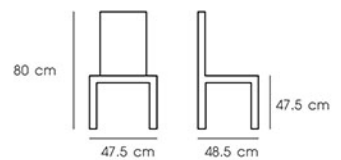

Material : PP seat with Metal legs
 with hot transfer

Black

Grey

Beige

White

PN92298/WD

Dim. 45.5 x 49 x 72.5 cm
 Packing 4 PCS/CTN
 Ctn.Dim. 63 x 56 x 45 cm
 1x20' 660 PCS

Material : PP seat with wooden legs

PN92605/WD

Dim. 47 x 50 x 76.5 cm
 Packing 8 PCS/ 5 CTNS
 Ctn.Dim. 60 x 53 x 49.5 cm
 1x20' 272 PCS

Material : PP seat with wooden legs

Black/ Grey

White/ Black

PN92606/WD

Dim. 47.5 x 48.5 x 80 cm
 Packing 4 PCS/CTN
 Ctn.Dim. 57 x 47 x 59 cm
 1x20' 648 PCS

Material : PP seat frame with Fabric cushion,
 Beech wood legs

In-Blue

Yellow

Mind Orange

PN92600

Dim. 48 x 55.5 x 80 cm
 Packing 4 PCS/CTN
 Ctn.Dim. 68 x 49 x 58.5 cm
 1x20' 424 PCS

Material : PP

PN92601

Dim. 53.5 x 54.5 x 80.5 cm
 Packing 4 PCS/CTN
 Ctn.Dim. 70.5 x 57 x 92.5 cm
 1x20' 280 PCS

Material : PP

Black Grey

Moss Grey

Beige

White

PLASTIC

PN92297