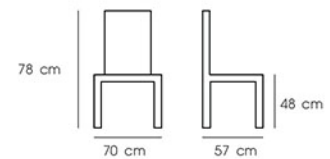

Dim. 46.5 x 51 x 78.5 cm
 Packing 4 PCS/CTN
 Ctn.Dim. 86 x 66 x 29 cm
 1x20' 640 PCS

Material : PP

Grey

Turquoise

Brown

White

PN92602

Dim. 55 x 58 x 82 cm
 Packing 4 PCS/CTN
 Ctn.Dim. 59.5 x 56.5 x 56.5 cm
 1x20' 280 PCS

Material : PP seat with metal legs

Moss grey

Blue

White

PN92290

Dim. 56 x 48 x 102 cm
 Packing 4 PCS/CTN
 Ctn.Dim. 71 x 40 x 103 cm
 1x20' 440 PCS

Material : PP

Black

Dark Grey

PN92604/WD

Dim. 70 x 57 x 78 cm

Packing 1 PC/CTN

Ctn.Dim. 71 x 57.5 x 43.5 cm

1x20' 141 PCS

Material : Fabric seat with wooden legs

PN92603

Dim. 59 x 60 x 79 cm

Packing 1 PC/CTN

Ctn.Dim. 56 x 61 x 48 cm

1x20' 205 PCS

Material : Fabric seat with metal legs

Grey

PN92039/PN92039PU

Dim. 59 x 59 x 76 cm
 Packing 1 PC/CTN
 Ctn.Dim. 62 x 62 x 79 cm
 1x20' 85 PCS