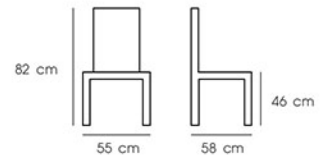

Material : PP seat frame with Fabric cushion,
 Beech wood legs

In-Blue

Yellow

Mind Orange

PN92600

Dim. 48 x 55.5 x 80 cm
 Packing 4 PCS/CTN
 Ctn.Dim. 68 x 49 x 58.5 cm
 1x20' 424 PCS

Material : PP

PN92601

Dim. 53.5 x 54.5 x 80.5 cm
 Packing 4 PCS/CTN
 Ctn.Dim. 70.5 x 57 x 92.5 cm
 1x20' 280 PCS

Material : PP

Black Grey

Moss Grey

Beige

White

PLASTIC

PN92297

Dim. 46.5 x 51 x 78.5 cm
 Packing 4 PCS/CTN
 Ctn.Dim. 86 x 66 x 29 cm
 1x20' 640 PCS

Material : PP

Grey

Turquoise

Brown

White

PN92602

Dim. 55 x 58 x 82 cm
 Packing 4 PCS/CTN
 Ctn.Dim. 59.5 x 56.5 x 56.5 cm
 1x20' 280 PCS

Material : PP seat with metal legs

Moss grey

Blue

White

PN92290

Dim. 56 x 48 x 102 cm
 Packing 4 PCS/CTN
 Ctn.Dim. 71 x 40 x 103 cm
 1x20' 440 PCS

Material : PP

Black