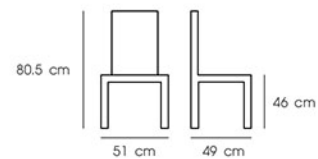

Material : Fabric or PU seat with wooden legs

Grey

Brown

PN92608PU

Dim. 47.5 x 55 x 84 cm
 Packing 1 PC/CTN
 Ctn.Dim. 71 x 47.5 x 77.75 cm
 1x20' 100 PCS

Material : PU seat with metal legs

Grey

Brown

PN92607PU

Dim. 49 x 54 x 87 cm
 Packing 2 PCS/CTN
 Ctn.Dim. 62 x 45 x 96 cm
 1x20' 192 PCS

Material : Wooden with PU seat

Light wooden green PU

PN92330/PN92330PU

Dim. 75 x 72 x 88 cm
 Packing 1 PC/CTN
 Ctn.Dim. 73.5 x 76.5 x 91 cm
 1x20' 50 PCS

Material : Wooden with fabric seat or PU seat

PN92275

Dim. 51 x 55 x 70 cm
 Packing 1 PC/CTN
 Ctn.Dim. 52 x 56 x 71 cm
 1x20' 130 PCS

Material : Wooden with PU seat

PN92186

Dim. 51 x 49 x 80.5 cm
 Packing 4 PCS / CTN
 Ctn.Dim. 56 x 59 x 52 cm
 1x20' 604 PCS

Material : PP seat with chromed leg

Black chromed legs White chromed legs Red chromed legs white with black legs

BARCHAIR

The design of balance maximum comfort with a few space.

PN92328PU

Dim. 50 x 50 x 100 cm
 Packing 2 PCS/CTN
 Ctn.Dim. 52.5 x 51.5 x 82 cm
 1x20' 240 PCS