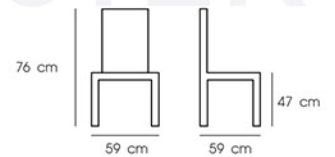

Material : PP seat with metal legs

Moss grey

Blue

White

PN92290

Dim. 56 x 48 x 102 cm
 Packing 4 PCS/CTN
 Ctn.Dim. 71 x 40 x 103 cm
 1x20' 440 PCS

Material : PP

Black

Dark Grey

PN92604/WD

Dim. 70 x 57 x 78 cm

Packing 1 PC/CTN

Ctn.Dim. 71 x 57.5 x 43.5 cm

1x20' 141 PCS

Material : Fabric seat with wooden legs

PN92603

Dim. 59 x 60 x 79 cm

Packing 1 PC/CTN

Ctn.Dim. 56 x 61 x 48 cm

1x20' 205 PCS

Material : Fabric seat with metal legs

Grey

PN92039/PN92039PU

Dim. 59 x 59 x 76 cm
 Packing 1 PC/CTN
 Ctn.Dim. 62 x 62 x 79 cm
 1x20' 85 PCS

Material : Fabric or PU seat with wooden legs

Grey

Brown

PN92608PU

Dim. 47.5 x 55 x 84 cm
 Packing 1 PC/CTN
 Ctn.Dim. 71 x 47.5 x 77.75 cm
 1x20' 100 PCS

Material : PU seat with metal legs

Grey

Brown