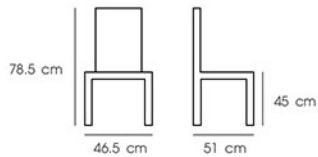

Material : PP seat frame with Fabric cushion,
 Beech wood legs

In-Blue

Yellow

Mind Orange

PN92600

Dim. 48 x 55.5 x 80 cm
 Packing 4 PCS/CTN
 Ctn.Dim. 68 x 49 x 58.5 cm
 1x20' 424 PCS

Material : PP

PN92601

Dim. 53.5 x 54.5 x 80.5 cm
 Packing 4 PCS/CTN
 Ctn.Dim. 70.5 x 57 x 92.5 cm
 1x20' 280 PCS

Material : PP

Black Grey

Moss Grey

Beige

White

PLASTIC

PN92297

Dim. 46.5 x 51 x 78.5 cm
 Packing 4 PCS/CTN
 Ctn.Dim. 86 x 66 x 29 cm
 1x20' 640 PCS

Material : PP

Grey

Turquoise

Brown

White

PN92602

Dim. 55 x 58 x 82 cm
 Packing 4 PCS/CTN
 Ctn.Dim. 59.5 x 56.5 x 56.5 cm
 1x20' 280 PCS

Material : PP seat with metal legs

Moss grey

Blue

White

PN92290

Dim. 56 x 48 x 102 cm
 Packing 4 PCS/CTN
 Ctn.Dim. 71 x 40 x 103 cm
 1x20' 440 PCS

Material : PP

Black