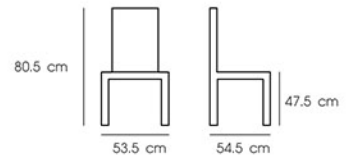

Material : PP seat frame with Fabric cushion,
 Beech wood legs

In-Blue

Yellow

Mind Orange

PN92600

Dim. 48 x 55.5 x 80 cm
 Packing 4 PCS/CTN
 Ctn.Dim. 68 x 49 x 58.5 cm
 1x20' 424 PCS

Material : PP

PN92601

Dim. 53.5 x 54.5 x 80.5 cm
 Packing 4 PCS/CTN
 Ctn.Dim. 70.5 x 57 x 92.5 cm
 1x20' 280 PCS

Material : PP

Black Grey

Moss Grey

Beige

White

PLASTIC

PN92297

Dim. 46.5 x 51 x 78.5 cm
 Packing 4 PCS/CTN
 Ctn.Dim. 86 x 66 x 29 cm
 1x20' 640 PCS

Material : PP

Grey

Turquoise

Brown

White

PN92602

Dim. 55 x 58 x 82 cm
 Packing 4 PCS/CTN
 Ctn.Dim. 59.5 x 56.5 x 56.5 cm
 1x20' 280 PCS

Material : PP seat with metal legs

Moss grey

Blue

White

PN92290

Dim. 56 x 48 x 102 cm
 Packing 4 PCS/CTN
 Ctn.Dim. 71 x 40 x 103 cm
 1x20' 440 PCS

Material : PP

Black