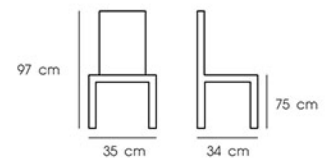

Material : Fabric or PU seat with wooden legs

Grey

Brown

PN92608PU

Dim. 47.5 x 55 x 84 cm
 Packing 1 PC/CTN
 Ctn.Dim. 71 x 47.5 x 77.75 cm
 1x20' 100 PCS

Material : PU seat with metal legs

Grey

Brown

Material : Wooden with fabric seat or PU seat

PN92275

Dim. 51 x 55 x 70 cm
 Packing 1 PC/CTN
 Ctn.Dim. 52 x 56 x 71 cm
 1x20' 130 PCS

Material : Wooden with PU seat

PN92186

Dim. 51 x 49 x 80.5 cm
 Packing 4 PCS / CTN
 Ctn.Dim. 56 x 59 x 52 cm
 1x20' 604 PCS

Material : PP seat with chromed leg

Black chromed legs White chromed legs Red chromed legs white with black legs

BARCHAIR

The design of balance maximum comfort with a few space.

PN92328PU

Dim. 50 x 50 x 100 cm
 Packing 2 PCS/CTN
 Ctn.Dim. 52.5 x 51.5 x 82 cm
 1x20' 240 PCS

Material : PU seat with metal legs

Grey

Brown

PN92329WD-H75

Dim. 35 x 34 x 97 cm
 Packing 1 PC/CTN
 Ctn.Dim. 41.5 x 41.5 x 99 cm
 1x20' 152 PCS

Material : Wooden

PN92319PU/PN92319PU-H65

Dim. 50 x 46.5 x 83 cm
 Packing 2 PCS/CTN
 Ctn.Dim. 50.5 x 48 x 78 cm
 1x20' 280 PCS