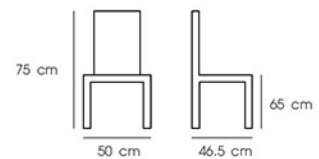

Material : Wooden with fabric seat or PU seat

PN92275

Dim. 51 x 55 x 70 cm
 Packing 1 PC/CTN
 Ctn.Dim. 52 x 56 x 71 cm
 1x20' 130 PCS

Material : Wooden with PU seat

PN92186

Dim. 51 x 49 x 80.5 cm
 Packing 4 PCS / CTN
 Ctn.Dim. 56 x 59 x 52 cm
 1x20' 604 PCS

Material : PP seat with chromed leg

Black chromed legs White chromed legs Red chromed legs white with black legs

BARCHAIR

The design of balance maximum comfort with a few space.

PN92328PU

Dim. 50 x 50 x 100 cm
 Packing 2 PCS/CTN
 Ctn.Dim. 52.5 x 51.5 x 82 cm
 1x20' 240 PCS

Material : PU seat with metal legs

Grey

Brown

PN92329WD-H75

Dim. 35 x 34 x 97 cm
 Packing 1 PC/CTN
 Ctn.Dim. 41.5 x 41.5 x 99 cm
 1x20' 152 PCS

Material : Wooden

PN92319PU/PN92319PU-H65

Dim. 50 x 46.5 x 83 cm
 Packing 2 PCS/CTN
 Ctn.Dim. 50.5 x 48 x 78 cm
 1x20' 280 PCS

Material : PP seat with PU cover,metal leg with black painting

Dark Grey

Brown

PN92319PU

PN92319PU-H65

Life Style

Our style design for your place

174/1-2 Silom Rd., Suriyawong Bangkok 10500 Thailand