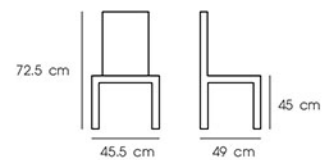

PLASTIC

Reminiscent you of perfection and simple.

PN92287

Dim. 43 x 49 x 76.5 cm
Packing 2 PCS/CTN
Ctn.Dim. 53 x 47 x 53.3 cm
1x20' 408 PCS

Material : PP seat with Metal legs
with hot transfer

PN92298/WD

Dim. 45.5 x 49 x 72.5 cm
Packing 4 PCS/CTN
Ctn.Dim. 63 x 56 x 45 cm
1x20' 660 PCS

Material : PP seat with wooden legs