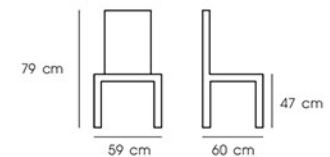

Material : PP seat with metal legs

Moss grey

Blue

White

PN92290

Dim. 56 x 48 x 102 cm
 Packing 4 PCS/CTN
 Ctn.Dim. 71 x 40 x 103 cm
 1x20' 440 PCS

Material : PP

Black

Dark Grey

PN92604/WD

Dim. 70 x 57 x 78 cm

Packing 1 PC/CTN

Ctn.Dim. 71 x 57.5 x 43.5 cm

1x20' 141 PCS

Material : Fabric seat with wooden legs

PN92603

Dim. 59 x 60 x 79 cm

Packing 1 PC/CTN

Ctn.Dim. 56 x 61 x 48 cm

1x20' 205 PCS

Material : Fabric seat with metal legs

Grey

PN92039/PN92039PU

Dim. 59 x 59 x 76 cm
 Packing 1 PC/CTN
 Ctn.Dim. 62 x 62 x 79 cm
 1x20' 85 PCS

Material : Fabric or PU seat with wooden legs

Grey

Brown

PN92608PU

Dim. 47.5 x 55 x 84 cm
 Packing 1 PC/CTN
 Ctn.Dim. 71 x 47.5 x 77.75 cm
 1x20' 100 PCS

Material : PU seat with metal legs

Grey

Brown