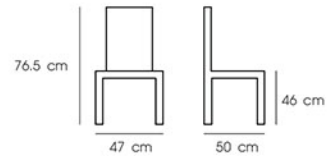

Material : PP seat with Metal legs
 with hot transfer

Black

Grey

Beige

White

PN92298/WD

Dim. 45.5 x 49 x 72.5 cm
 Packing 4 PCS/CTN
 Ctn.Dim. 63 x 56 x 45 cm
 1x20' 660 PCS

Material : PP seat with wooden legs

PN92605/WD

Dim. 47 x 50 x 76.5 cm
 Packing 8 PCS/ 5 CTNS
 Ctn.Dim. 60 x 53 x 49.5 cm
 1x20' 272 PCS

Material : PP seat with wooden legs

Black/ Grey

White/ Black

PN92606/WD

Dim. 47.5 x 48.5 x 80 cm
 Packing 4 PCS/CTN
 Ctn.Dim. 57 x 47 x 59 cm
 1x20' 648 PCS

Material : PP seat frame with Fabric cushion,
 Beech wood legs

In-Blue

Yellow

Mind Orange

PN92600

Dim. 48 x 55.5 x 80 cm
 Packing 4 PCS/CTN
 Ctn.Dim. 68 x 49 x 58.5 cm
 1x20' 424 PCS

Material : PP

PN92601

Dim. 53.5 x 54.5 x 80.5 cm
 Packing 4 PCS/CTN
 Ctn.Dim. 70.5 x 57 x 92.5 cm
 1x20' 280 PCS

Material : PP

Black Grey

Moss Grey

Beige

White

PLASTIC

PN92297