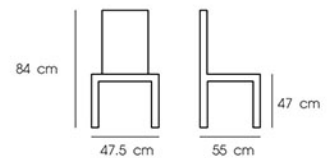

Material : PP seat with metal legs

Moss grey

Blue

White

PN92290

Dim. 56 x 48 x 102 cm
 Packing 4 PCS/CTN
 Ctn.Dim. 71 x 40 x 103 cm
 1x20' 440 PCS

Material : PP

Black

Dim. 59 x 60 x 79 cm

Packing 1 PC/CTN

Ctn.Dim. 56 x 61 x 48 cm

1x20' 205 PCS

Material : Fabric seat with metal legs

Grey

PN92039/PN92039PU

Dim. 59 x 59 x 76 cm
 Packing 1 PC/CTN
 Ctn.Dim. 62 x 62 x 79 cm
 1x20' 85 PCS

Material : Fabric or PU seat with wooden legs

Grey

Brown

PN92608PU

Dim. 47.5 x 55 x 84 cm
 Packing 1 PC/CTN
 Ctn.Dim. 71 x 47.5 x 77.75 cm
 1x20' 100 PCS

Material : PU seat with metal legs

Grey

Brown

PN92607PU

Dim. 49 x 54 x 87 cm
 Packing 2 PCS/CTN
 Ctn.Dim. 62 x 45 x 96 cm
 1x20' 192 PCS

Material : Wooden with PU seat

Light wooden green PU

PN92330/PN92330PU

Dim. 75 x 72 x 88 cm
 Packing 1 PC/CTN
 Ctn.Dim. 73.5 x 76.5 x 91 cm
 1x20' 50 PCS