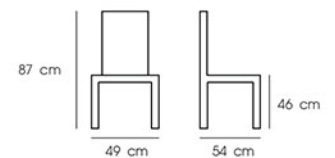

Dark Grey

PN92604/WD

Dim. 70 x 57 x 78 cm

Packing 1 PC/CTN

Ctn.Dim. 71 x 57.5 x 43.5 cm

1x20' 141 PCS

Material : Fabric seat with wooden legs

PN92603

Dim. 59 x 60 x 79 cm

Packing 1 PC/CTN

Ctn.Dim. 56 x 61 x 48 cm

1x20' 205 PCS

Material : Fabric seat with metal legs

Grey

PN92039/PN92039PU

Dim. 59 x 59 x 76 cm
 Packing 1 PC/CTN
 Ctn.Dim. 62 x 62 x 79 cm
 1x20' 85 PCS

Material : Fabric or PU seat with wooden legs

Grey

Brown

PN92608PU

Dim. 47.5 x 55 x 84 cm
 Packing 1 PC/CTN
 Ctn.Dim. 71 x 47.5 x 77.75 cm
 1x20' 100 PCS

Material : PU seat with metal legs

Grey

Brown

PN92607PU

Dim. 49 x 54 x 87 cm
 Packing 2 PCS/CTN
 Ctn.Dim. 62 x 45 x 96 cm
 1x20' 192 PCS

Material : Wooden with PU seat

Light wooden green PU

PN92330/PN92330PU

Dim. 75 x 72 x 88 cm
 Packing 1 PC/CTN
 Ctn.Dim. 73.5 x 76.5 x 91 cm
 1x20' 50 PCS