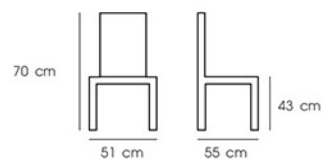

Dim. 59 x 60 x 79 cm

Packing 1 PC/CTN

Ctn.Dim. 56 x 61 x 48 cm

1x20' 205 PCS

Material : Fabric seat with metal legs

Grey

PN92039/PN92039PU

Dim. 59 x 59 x 76 cm
 Packing 1 PC/CTN
 Ctn.Dim. 62 x 62 x 79 cm
 1x20' 85 PCS

Material : Fabric or PU seat with wooden legs

Grey

Brown

PN92608PU

Dim. 47.5 x 55 x 84 cm
 Packing 1 PC/CTN
 Ctn.Dim. 71 x 47.5 x 77.75 cm
 1x20' 100 PCS

Material : PU seat with metal legs

Grey

Brown

PN92607PU

Dim. 49 x 54 x 87 cm
 Packing 2 PCS/CTN
 Ctn.Dim. 62 x 45 x 96 cm
 1x20' 192 PCS

Material : Wooden with PU seat

Light wooden green PU

PN92330/PN92330PU

Dim. 75 x 72 x 88 cm
 Packing 1 PC/CTN
 Ctn.Dim. 73.5 x 76.5 x 91 cm
 1x20' 50 PCS

Material : Wooden with fabric seat or PU seat

PN92275

Dim. 51 x 55 x 70 cm
 Packing 1 PC/CTN
 Ctn.Dim. 52 x 56 x 71 cm
 1x20' 130 PCS

Material : Wooden with PU seat

PN92186

Dim. 51 x 49 x 80.5 cm
 Packing 4 PCS / CTN
 Ctn.Dim. 56 x 59 x 52 cm
 1x20' 604 PCS