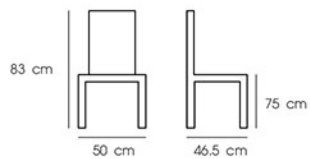

PN92319PU/PN92319PU-H65

Dim. 50 x 46.5 x 83 cm
Packing 2 PCS/CTN
Ctn.Dim. 50.5 x 48 x 78 cm
1x20' 280 PCS

Material : PP seat with PU cover,metal leg with black painting

PN92319PU