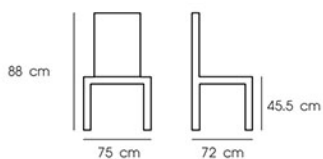

Dim. 59 x 60 x 79 cm

Packing 1 PC/CTN

Ctn.Dim. 56 x 61 x 48 cm

1x20' 205 PCS

Material : Fabric seat with metal legs

Grey

PN92039/PN92039PU

Dim. 59 x 59 x 76 cm
 Packing 1 PC/CTN
 Ctn.Dim. 62 x 62 x 79 cm
 1x20' 85 PCS

Material : Fabric or PU seat with wooden legs

Grey

Brown

PN92608PU

Dim. 47.5 x 55 x 84 cm
 Packing 1 PC/CTN
 Ctn.Dim. 71 x 47.5 x 77.75 cm
 1x20' 100 PCS

Material : PU seat with metal legs

Grey

Brown

PN92607PU

Dim. 49 x 54 x 87 cm
 Packing 2 PCS/CTN
 Ctn.Dim. 62 x 45 x 96 cm
 1x20' 192 PCS

Material : Wooden with PU seat

Light wooden green PU

PN92330/PN92330PU

Dim. 75 x 72 x 88 cm
 Packing 1 PC/CTN
 Ctn.Dim. 73.5 x 76.5 x 91 cm
 1x20' 50 PCS

Material : Wooden with fabric seat or PU seat

PN92275

Dim. 51 x 55 x 70 cm
 Packing 1 PC/CTN
 Ctn.Dim. 52 x 56 x 71 cm
 1x20' 130 PCS

Material : Wooden with PU seat

PN92186

Dim. 51 x 49 x 80.5 cm
 Packing 4 PCS / CTN
 Ctn.Dim. 56 x 59 x 52 cm
 1x20' 604 PCS