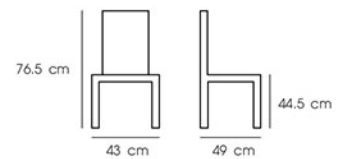

Material : PP seat with Metal legs
 with hot transfer

Black

Grey

Beige

White

PN92298/WD

Dim. 45.5 x 49 x 72.5 cm
 Packing 4 PCS/CTN
 Ctn.Dim. 63 x 56 x 45 cm
 1x20' 660 PCS

Material : PP seat with wooden legs

PN92605/WD

Dim. 47 x 50 x 76.5 cm
 Packing 8 PCS/ 5 CTNS
 Ctn.Dim. 60 x 53 x 49.5 cm
 1x20' 272 PCS

Material : PP seat with wooden legs

Black/ Grey

White/ Black

PN92606/WD

Dim. 47.5 x 48.5 x 80 cm
 Packing 4 PCS/CTN
 Ctn.Dim. 57 x 47 x 59 cm
 1x20' 648 PCS

Material : PP seat frame with Fabric cushion,
 Beech wood legs

In-Blue

Yellow

Mind Orange

PN92600

Dim. 48 x 55.5 x 80 cm
 Packing 4 PCS/CTN
 Ctn.Dim. 68 x 49 x 58.5 cm
 1x20' 424 PCS

Material : PP

PN92601

Dim. 53.5 x 54.5 x 80.5 cm
 Packing 4 PCS/CTN
 Ctn.Dim. 70.5 x 57 x 92.5 cm
 1x20' 280 PCS

Material : PP

Black Grey

Moss Grey

Beige

White

PLASTIC

PN92297