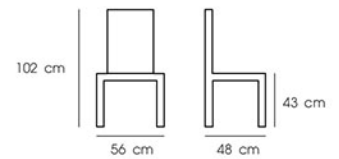

PN92290

Dim. 56 x 48 x 102 cm
Packing 4 PCS/CTN
Ctn.Dim. 71 x 40 x 103 cm
1x20' 440 PCS

Material : PP

P L A S T I C