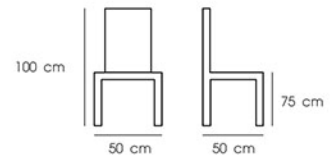

PN92607PU

Dim. 49 x 54 x 87 cm
 Packing 2 PCS/CTN
 Ctn.Dim. 62 x 45 x 96 cm
 1x20' 192 PCS

Material : Wooden with PU seat

Light wooden green PU

PN92330/PN92330PU

Dim. 75 x 72 x 88 cm
 Packing 1 PC/CTN
 Ctn.Dim. 73.5 x 76.5 x 91 cm
 1x20' 50 PCS

Material : Wooden with fabric seat or PU seat

PN92275

Dim. 51 x 55 x 70 cm
 Packing 1 PC/CTN
 Ctn.Dim. 52 x 56 x 71 cm
 1x20' 130 PCS

Material : Wooden with PU seat

PN92186

Dim. 51 x 49 x 80.5 cm
 Packing 4 PCS / CTN
 Ctn.Dim. 56 x 59 x 52 cm
 1x20' 604 PCS

Material : PP seat with chromed leg

Black chromed legs White chromed legs Red chromed legs white with black legs

BARCHAIR

The design of balance maximum comfort with a few space.

PN92328PU

Dim. 50 x 50 x 100 cm
 Packing 2 PCS/CTN
 Ctn.Dim. 52.5 x 51.5 x 82 cm
 1x20' 240 PCS

Material : PU seat with metal legs

Grey

Brown

PN92329WD-H75

Dim. 35 x 34 x 97 cm
 Packing 1 PC/CTN
 Ctn.Dim. 41.5 x 41.5 x 99 cm
 1x20' 152 PCS

Material : Wooden

PN92319PU/PN92319PU-H65

Dim. 50 x 46.5 x 83 cm
 Packing 2 PCS/CTN
 Ctn.Dim. 50.5 x 48 x 78 cm
 1x20' 280 PCS