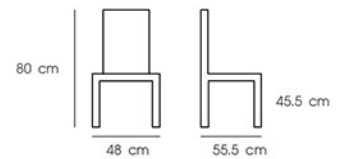

PN92605/WD

Dim. 47 x 50 x 76.5 cm
 Packing 8 PCS/ 5 CTNS
 Ctn.Dim. 60 x 53 x 49.5 cm
 1x20' 272 PCS

Material : PP seat with wooden legs

Black/ Grey

White/ Black

PN92606/WD

Dim. 47.5 x 48.5 x 80 cm
 Packing 4 PCS/CTN
 Ctn.Dim. 57 x 47 x 59 cm
 1x20' 648 PCS

Material : PP seat frame with Fabric cushion,
 Beech wood legs

In-Blue

Yellow

Mind Orange

PN92600

Dim. 48 x 55.5 x 80 cm
 Packing 4 PCS/CTN
 Ctn.Dim. 68 x 49 x 58.5 cm
 1x20' 424 PCS

Material : PP

PN92601

Dim. 53.5 x 54.5 x 80.5 cm
 Packing 4 PCS/CTN
 Ctn.Dim. 70.5 x 57 x 92.5 cm
 1x20' 280 PCS

Material : PP

Black Grey

Moss Grey

Beige

White

PLASTIC

PN92297

Dim. 46.5 x 51 x 78.5 cm
 Packing 4 PCS/CTN
 Ctn.Dim. 86 x 66 x 29 cm
 1x20' 640 PCS

Material : PP

Grey

Turquoise

Brown

White

PN92602

Dim. 55 x 58 x 82 cm
 Packing 4 PCS/CTN
 Ctn.Dim. 59.5 x 56.5 x 56.5 cm
 1x20' 280 PCS