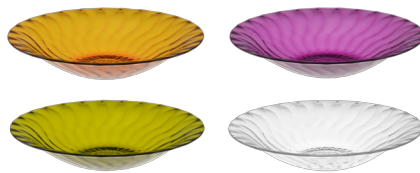

PIONEER INDUSTRIAL
CORPORATION LIMITED THAILAND

JULY
Collection

PN449/1-P4/PS

Packing 12 SETS/CTN
Ctn.Dim. 34.3 X 50.8 X 56.5 cm.
1x20' 3,540 SETS

www.pioneer-industrial.com

JULY
Collection

PN435/2-P4/PS

Packing 12 SETS/CTN
Ctn.Dim. 32 X 44.5 X 48 cm.
1x20' 5,088 SETS

www.pioneer-industrial.com

JULY
Collection

PN447/2-PS

Packing 24 SETS/CTN
Ctn.Dim. 41.9 X 63.5 X 29.8 cm.
1x20' 8,760 SETS

JULY
Collection

Dia. 34x6.5 cm.

PN2133-PS

Packing 12 PCS/CTN
Ctn.Dim. 36.2 X 36.2 X 24.1 cm.
1x20' 11,016 PCS

Dia. 34x12 cm.

PN2133/1-P4/PS

Packing 6 PCS/CTN
Ctn.Dim. 36 X 71 X 42 cm.
1x20' 1,620 PCS

JULY
Collection

PN3255C-P1

Packing 36 PCS/CTN
Ctn.Dim. 43.5 X 51.5 X 45 cm.
1x20' 10,332 PCS

Dim. 14x25x7 cm.

PN3255/1C-P1