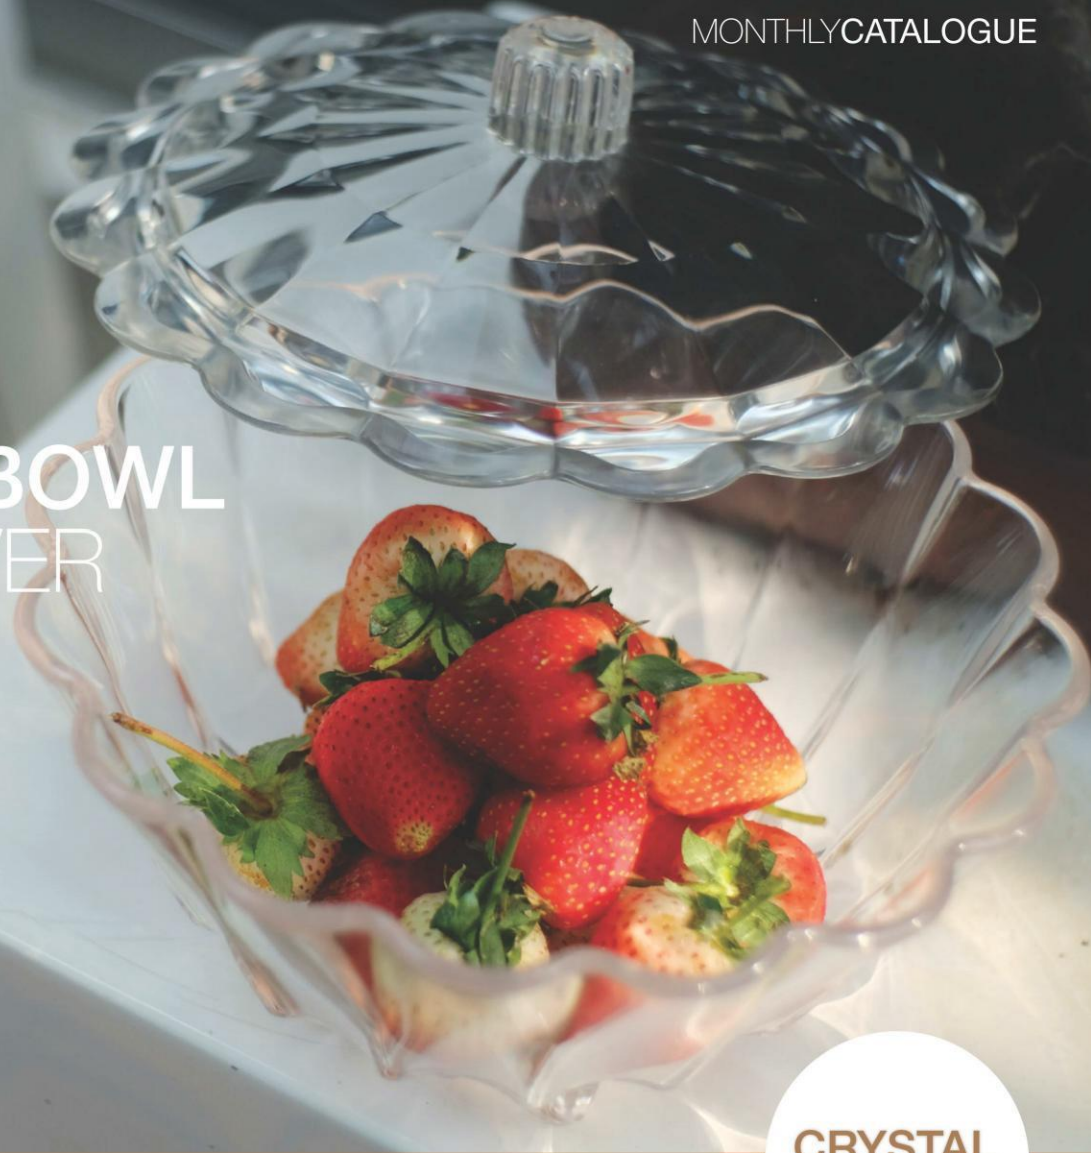

Packing 24 pcs/ctn
Ctn.Dim. 29.8x42.5x37.5 cms.
1x 20' 14,640 pcs

CRYSTALTRAY

Dim. 33x36x7 cms.

PN2047-P4/PS

Packing 6 pcs/ctn
Ctn.Dim. 34.3x36.8x45.1 cms.
1x 20' 3,054 pcs

www.pioneer-industrial.com

CRYSTAL BOWL WITH COVER